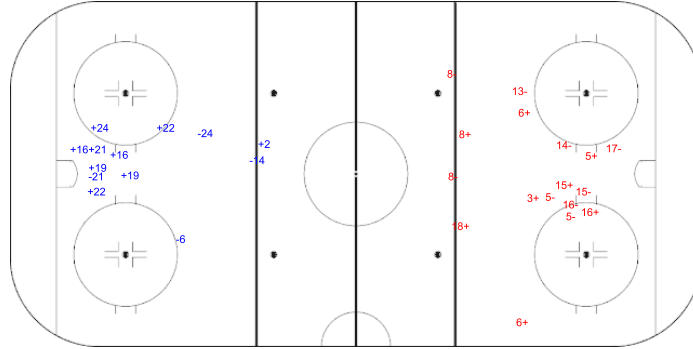

SHOT CHART GBR - POL

Shots by POL

Goals (o): 0 SSG (+): 9
SSP (-): 0 SPG (-): 4

GK 25 of GBR

GBR Period: 1 POL

Shots by GBR

Goals (o): 0 SSG (+): 8
SSP (-): 0 SPG (-): 9

GK 1 of POL