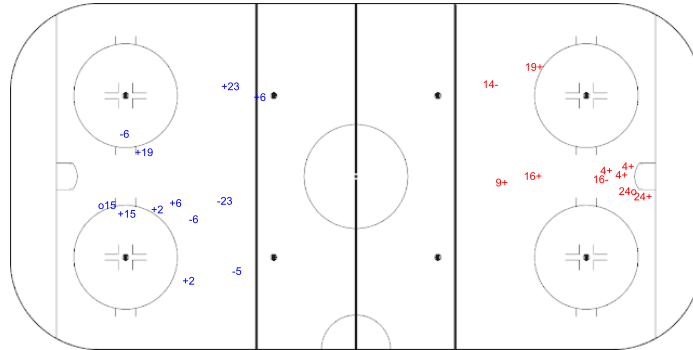

Shots by GBR

Goals (o): 0   SSG (+): 8
SSP (-): 0   SPG (-): 9

GK 1 of POL

Shots by GBR

Goals (o): 1   SSG (+): 7
SSP (-): 0   SPG (-): 4

GK 1 of POL

POL   Period: 2   GBR