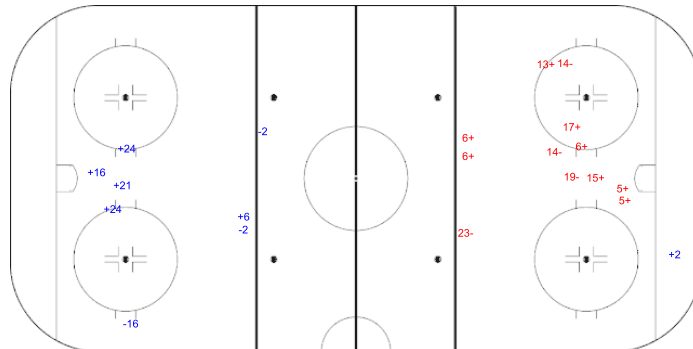

Shots by GBR

Goals (o): 1 SSG (+): 7
SSP (-): 0 SPG (-): 4

GK 1 of POL

POL Period: 2 GBR

Shots by POL

Goals (o): 1 SSG (+): 7
SSP (-): 0 SPG (-): 2

GK 25 of GBR

Shots by POL

Goals (o): 0 SSG (+): 6
SSP (-): 0 SPG (-): 3

GK 25 of GBR

GBR Period: 3 POL

Shots by GBR

Goals (o): 0 SSG (+): 8
SSP (-): 0 SPG (-): 4

GK 1 of POL

Shots by POL

Goals (o): 1
 SSP (<): 0