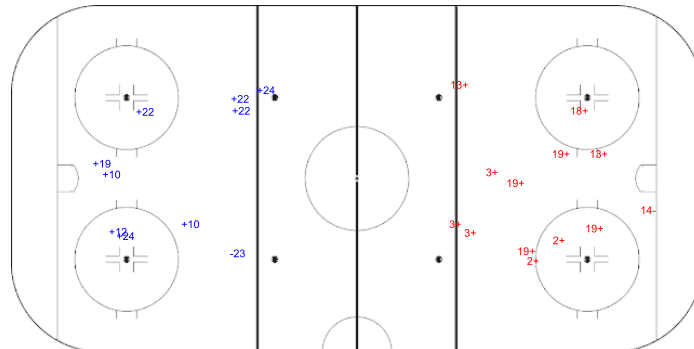

Shots by SUI

Goals (o): 0 SSG (+): 9
 SSP (-): 0 SPG (-): 1

GK 1 of JPN

Period: 3

Shots by JPN

Goals (o): 0 SSG (+): 12
 SSP (-): 0 SPG (-): 1

GK 29 of SUI

Legend: