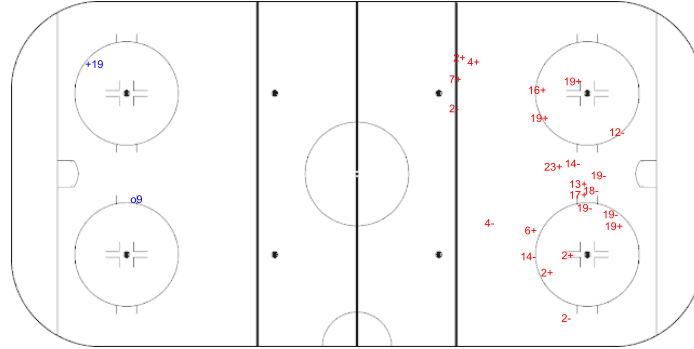

SHOT CHART
JPN - SUI

Shots by SUI

Goals (o): 1 SSG (+): 1
 SSP (-): 0 SPG (-): 0

GK 25 of JPN

Period: 1

Shots by JPN

Goals (o): 0 SSG (+): 13
 SSP (-): 0 SPG (-): 10

GK 29 of SUI