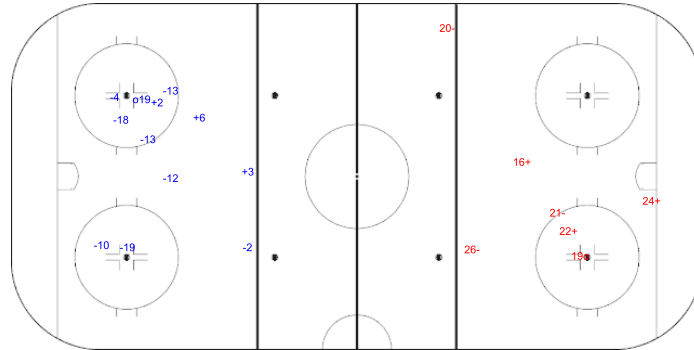

Shots by JPN

Goals (o): 1 SSG (+): 3
 SSP (-): 0 SPG (-): 8

GK 29 of SUI

Period: 2

Shots by SUI

Goals (o): 1 SSG (+): 3
 SSP (-): 0 SPG (-): 3

GK 1 of JPN

GK 25 of JPN