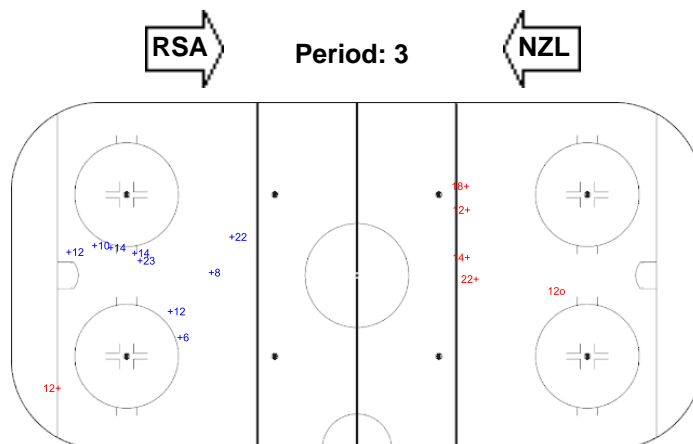

Shots by RSA

Goals (o): 1   SSG (+): 5
SSP (-): 0   SPG (-): 0

GK 20 of NZL

Legend:			
GK	Goalkeeper	SPG	Shots past goal
SSG	Shots saved by goalkeeper	SSP	Shots saved by player