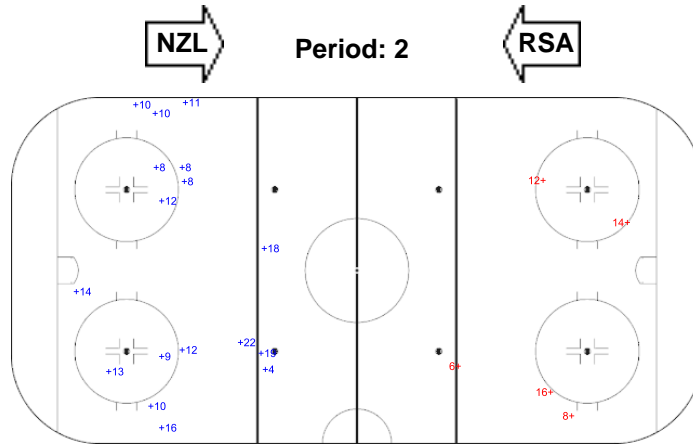

Shots by NZL

Goals (o): 0   SSG (+): 5
SSP (-): 0   SPG (-): 0

GK 1 of RSA

Shots by NZL

Goals (o): 0   SSG (+): 9
SSP (-): 0   SPG (-): 0

GK 1 of RSA