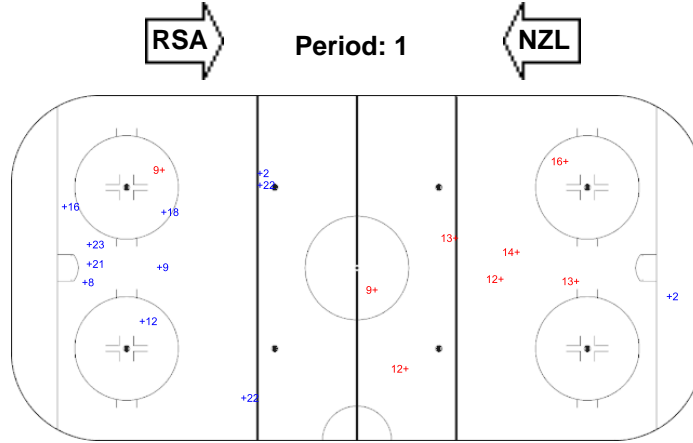

SHOT CHART

NZL - RSA

Shots by NZL

Goals (o): 0    SSG (+): 11  
SSP (-): 0    SPG (-): 0

GK 1 of RSA

Shots by RSA

Goals (o): 0    SSG (+): 8  
SSP (-): 0    SPG (-): 0

GK 20 of NZL