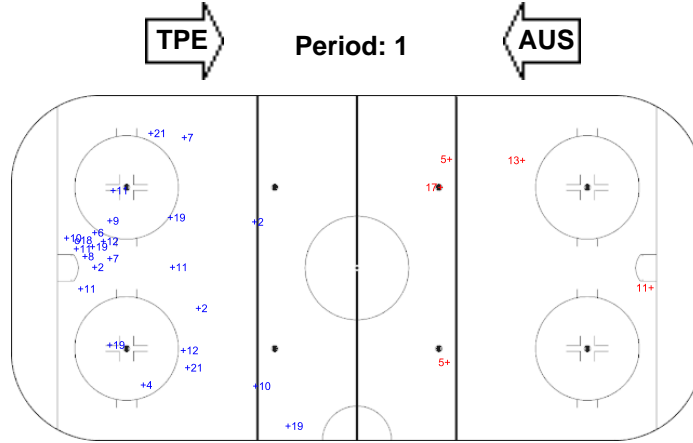

SHOT CHART
TPE - AUS

Shots by AUS

Goals (o): 1 SSG (+): 23
SSP (-): 0 SPG (-): 0

Shots by TPE

Goals (o): 0 SSG (+): 5
SSP (>): 0 SPG (-): 0

Shots by TPE

Goals (o): 0 SSG (+): 10
SSP (-): 0 SPG (-): 0

Shots by AUS