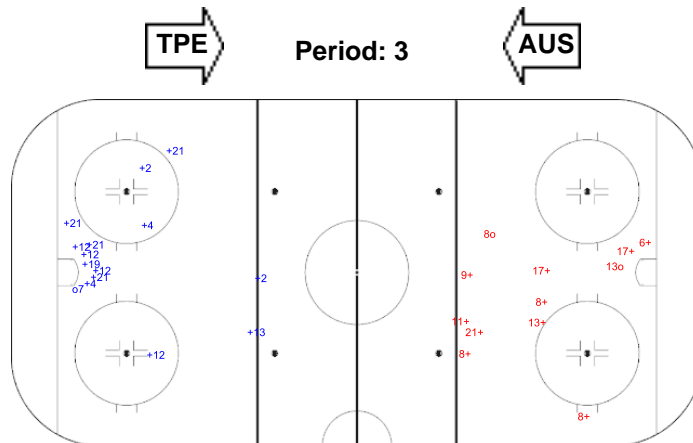

Goals (o): 1 SSG (+): 13
SSP (>): 0 SPG (-): 0

Shots by AUS

Goals (o): 1 SSG (+): 14
SSP (-): 0 SPG (-): 0

Shots by TPE

Goals (o): 2 SSG (+): 10
SSP (>): 0 SPG (-): 0

Legend:			
GK	Goalkeeper	SPG	Shots past goal
SSG	Shots saved by goalkeeper	SSP	Shots saved by player