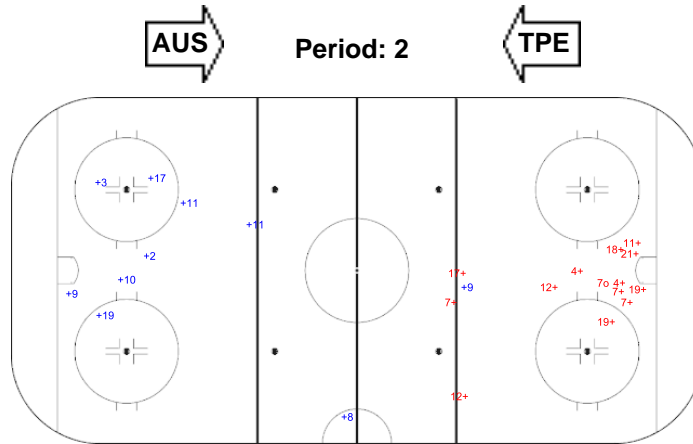

Shots by TPE

Goals (o): 0   SSG (+): 10
SSP (-): 0   SPG (-): 0

Shots by AUS

Goals (o): 1   SSG (+): 13
SSP (>): 0   SPG (-): 0