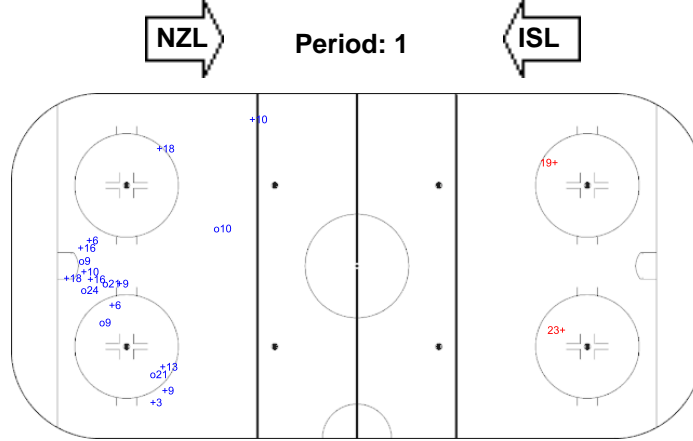

SHOT CHART
ISL - NZL

Shots by ISL

Goals (o): 6 SSG (+): 12
SSP (-): 0 SPG (-): 0

GK 1 of NZL

Shots by NZL

Goals (o): 0 SSG (+): 2
SSP (>): 0 SPG (-): 0

GK 1 of ISL

Shots by NZL

Goals (o): 0 SSG (+): 4
SSP (<): 0 SPG (-): 0

GK 1 of ISL

Shots by ISL

Goals (o): 3 SSG (+): 24
SSP (>): 0 SPG (-): 0

GK 1 of NZL

GK 20 of NZL

Shots by ISL

Goals (o): 2 SSG (+): 16
SSP (<): 0 SPG (-): 0