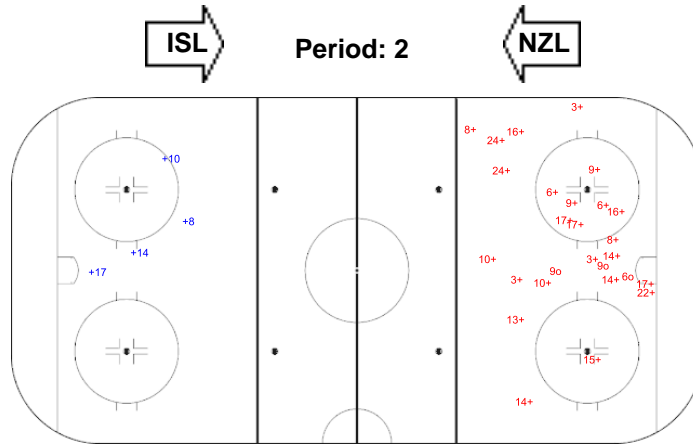

SHOT CHART
ISL - NZL

Shots by ISL

Goals (o): 6 SSG (+): 12
SSP (-): 0 SPG (-): 0

GK 1 of NZL

Shots by NZL

Goals (o): 0 SSG (+): 2
SSP (>): 0 SPG (-): 0

GK 1 of ISL

Shots by NZL

Goals (o): 0 SSG (+): 4
SSP (<): 0 SPG (-): 0

GK 1 of ISL

Shots by ISL

Goals (o): 3 SSG (+): 24
SSP (>): 0 SPG (-): 0

GK 1 of NZL

GK 20 of NZL

Shots by ISL

Goals (o): 2 SSG (+): 16
SSP (<): 0 SPG (-): 0