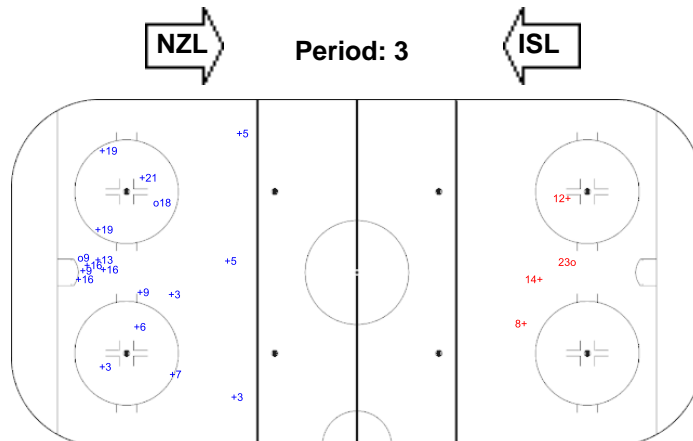

Shots by NZL

Goals (o): 1   SSG (+): 3
SSP (>): 0   SPG (-): 0

GK 1 of ISL

Legend:			
GK	Goalkeeper	SPG	Shots past goal
SSG	Shots saved by goalkeeper	SSP	Shots saved by player