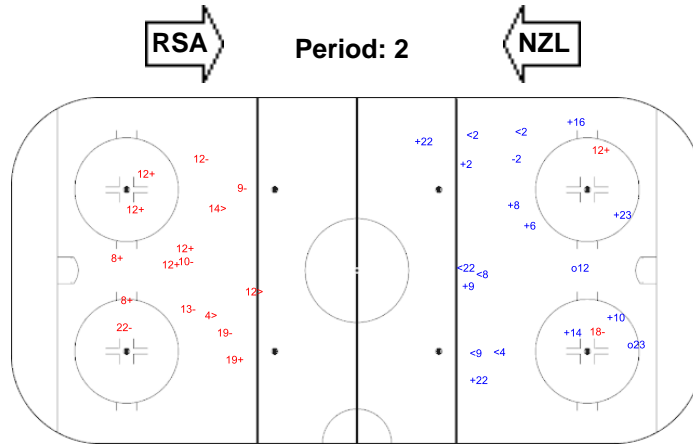

Shots by NZL

Goals (o): 2 SSG (+): 10
SSP (-): 6 SPG (-): 1

GK 1 of RSA

Shots by RSA

Goals (o): 0 SSG (+): 8
SSP (-): 3 SPG (-): 7

GK 1 of NZL

Shots by RSA

Goals (o): 2 SSG (+): 12
SSP (-): 8 SPG (-): 8