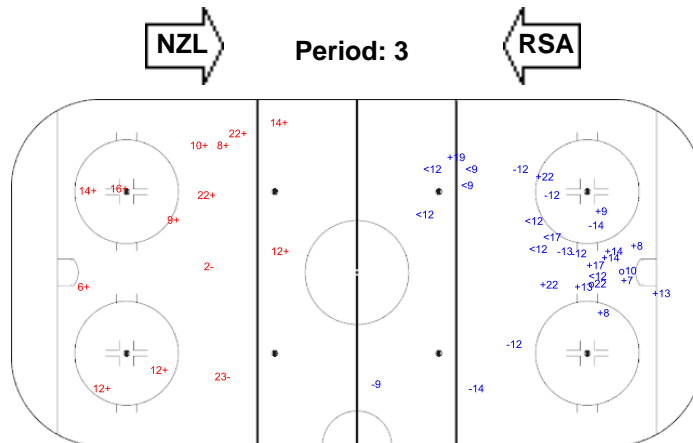

Shots by NZL

Goals (o): 0   SSG (+): 12
SSP (-): 0   SPG (-): 2

GK 1 of RSA

Legend:						
GK	Goalkeeper	SPG	Shots past goal	SSG	Shots saved by goalkeeper	SSP Shots saved by player