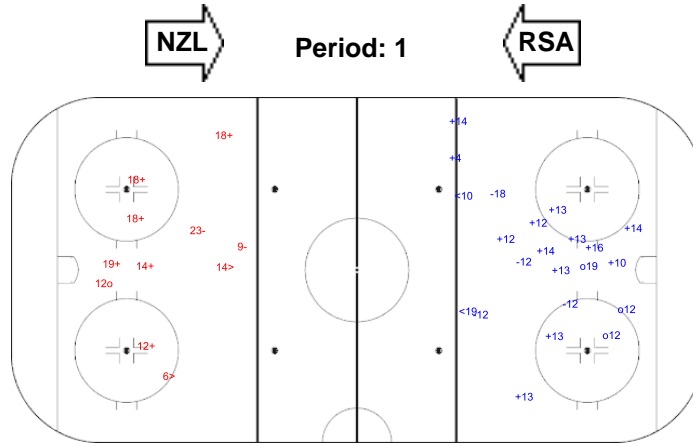

SHOT CHART

RSA - NZL

Shots by RSA

Goals (o): 3 SSG (+): 13
SSP (-): 2 SPG (-): 4

GK 1 of NZL

Shots by NZL

Goals (o): 1 SSG (+): 6
SSP (-): 2 SPG (-): 2

GK 1 of RSA