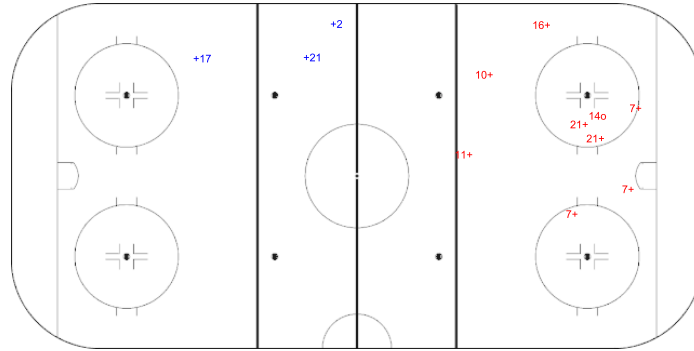

SHOT CHART  
ESP - LTU

Shots by ESP

Goals (o): 0    SSG (+): 3  
SSP (-): 0    SPG (-): 0

GK 1 of LTU

LTU    Period: 1    ESP

Shots by LTU

Goals (o): 1    SSG (+): 8  
SSP (-): 0    SPG (-): 0

GK 25 of ESP

Shots by LTU

Goals (o): 2    SSG (+): 15  
SSP (-): 0    SPG (-): 0

GK 25 of ESP

ESP    Period: 2    LTU

Shots by ESP

Goals (o): 0    SSG (+): 13  
SSP (-): 0    SPG (-): 0

GK 1 of LTU

Shots by ESP