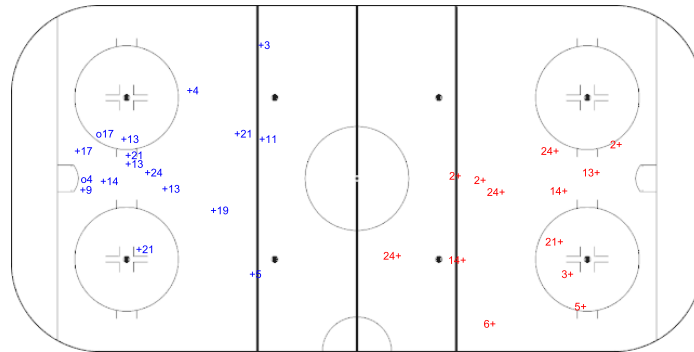

SHOT CHART  
ESP - LTU

Shots by ESP

Goals (o): 0    SSG (+): 3  
SSP (-): 0    SPG (-): 0

GK 1 of LTU

LTU    Period: 1    ESP

Shots by LTU

Goals (o): 1    SSG (+): 8  
SSP (-): 0    SPG (-): 0

GK 25 of ESP

Shots by LTU

Goals (o): 2    SSG (+): 15  
SSP (-): 0    SPG (-): 0

GK 25 of ESP

ESP    Period: 2    LTU

Shots by ESP

Goals (o): 0    SSG (+): 13  
SSP (-): 0    SPG (-): 0

GK 1 of LTU

Shots by ESP