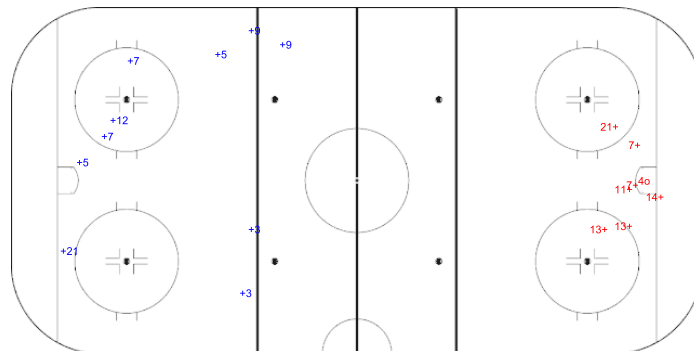

Shots by ESP

Goals (o): 0   SSG (+): 13
SSP (-): 0   SPG (-): 0

GK 1 of LTU

Shots by ESP

Goals (o): 0   SSG (+): 10
SSP (-): 0   SPG (-): 0

GK 1 of LTU

LTU   Period: 3   ESP