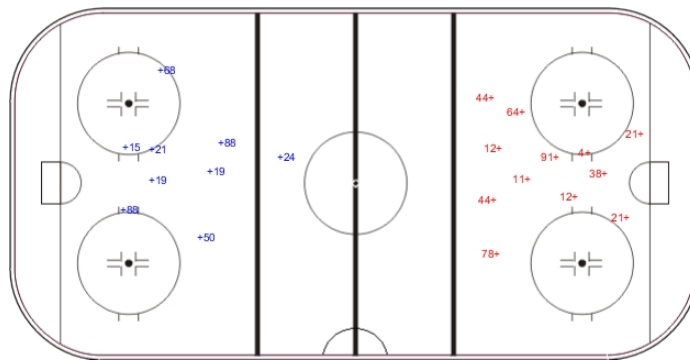

SHOT CHART

RIT - GBL

Shots by GBL

Goals (o): 0 SSG (+): 10
SSP (-): 0 SPG (-): 0

GK 1 of RIT

Period: 1

Shots by RIT

Goals (o): 1 SSG (+): 9
SSP (>): 0 SPG (-): 0

GK 61 of GBL

Shots by RIT

Goals (o): 0 SSG (+): 9
SSP (<): 0 SPG (-): 0

GK 61 of GBL

Period: 2

Shots by GBL

Goals (o): 0 SSG (+): 12
SSP (>): 0 SPG (-): 0

GK 1 of RIT