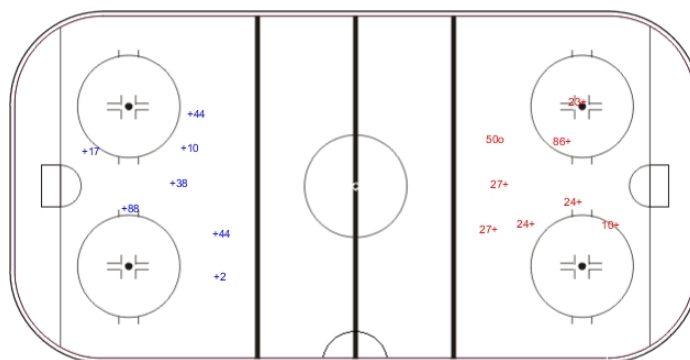

Shots by GBL

Goals (o): 0 SSG (+): 7
SSP (<): 0 SPG (-): 0

GK 1 of RIT

Period: 3

Shots by RIT

Goals (o): 1 SSG (+): 7
SSP (>): 0 SPG (-): 0

GK 61 of GBL

LEGEND