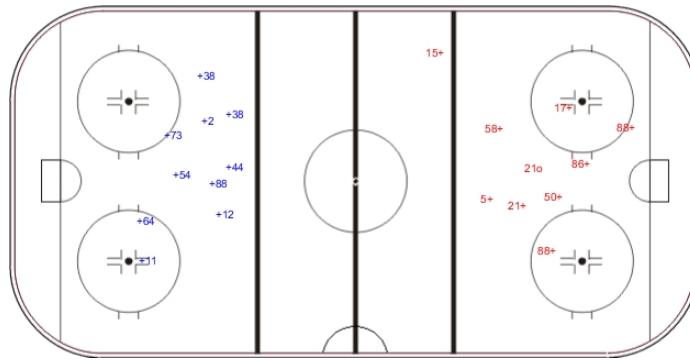

SHOT CHART

RIT - GBL

Shots by GBL

Goals (o): 0 SSG (+): 10
SSP (-): 0 SPG (-): 0

GK 1 of RIT

Period: 1

Shots by RIT

Goals (o): 1 SSG (+): 9
SSP (>): 0 SPG (-): 0