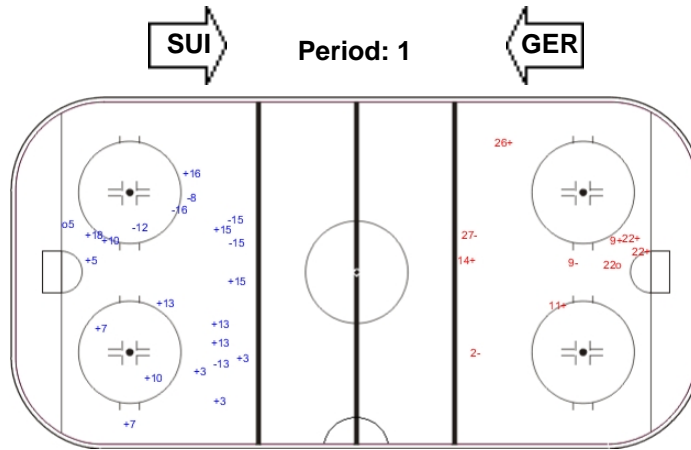

SHOT CHART

GER - SUI

Shots by GER

Goals (o): 1   SSG (+): 15
SSP (-): 0   SPG (-): 6

GK 29 of SUI

Shots by SUI

Goals (o): 0   SSG (+): 7
SSP (-): 0   SPG (-): 8

GK 25 of GER

Shots by GER

Goals (o): 0   SSG (+): 2
SSP (-): 0   SPG (-): 6

GK 29 of SUI

Shots by SUI

Goals (o): 1   SSG (+): 6
SSP (-): 0   SPG (-): 3

GK 25 of GER

Shots by GER

Goals (o): 1   SSG (+): 11
SSP (-): 0   SPG (-): 3

GK 29 of SUI

Shots by SUI

Goals (o): 0   SSG (+): 11
SSP (-): 0   SPG (-): 15

GK 25 of GER

LEGEND

GK Goalkeeper   **SPG** Shots past goal   **SSG** Shots saved by goalkeeper   **SSP** Shots saved by player