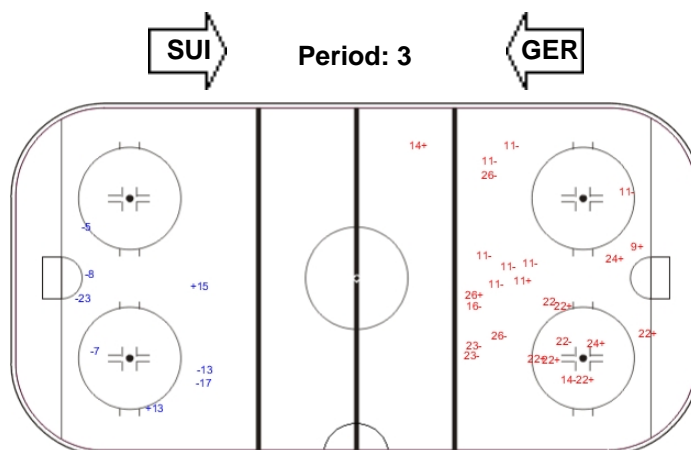

SHOT CHART

GER - SUI

Shots by GER

Goals (o): 1   SSG (+): 15
SSP (-): 0   SPG (-): 6

GK 29 of SUI

Shots by SUI

Goals (o): 0   SSG (+): 7
SSP (-): 0   SPG (-): 8

GK 25 of GER

Shots by GER

Goals (o): 0   SSG (+): 2
SSP (-): 0   SPG (-): 6

GK 29 of SUI

Shots by SUI

Goals (o): 1   SSG (+): 6
SSP (-): 0   SPG (-): 3

GK 25 of GER

Shots by GER

Goals (o): 1   SSG (+): 11
SSP (-): 0   SPG (-): 3

GK 29 of SUI

Shots by SUI

Goals (o): 0   SSG (+): 11
SSP (-): 0   SPG (-): 15

GK 25 of GER

LEGEND

GK Goalkeeper   **SPG** Shots past goal   **SSG** Shots saved by goalkeeper   **SSP** Shots saved by player