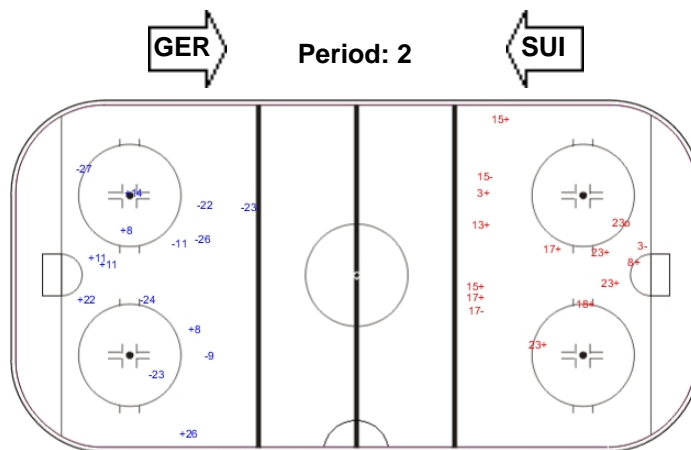

SHOT CHART

GER - SUI

Shots by GER

Goals (o): 1   SSG (+): 15
SSP (-): 0   SPG (-): 6

GK 29 of SUI

Shots by SUI

Goals (o): 0   SSG (+): 7
SSP (-): 0   SPG (-): 8

GK 25 of GER

Shots by GER

Goals (o): 0   SSG (+): 2
SSP (-): 0   SPG (-): 6

GK 29 of SUI

Shots by SUI

Goals (o): 1   SSG (+): 6
SSP (-): 0   SPG (-): 3

GK 25 of GER

Shots by GER

Goals (o): 1   SSG (+): 11
SSP (-): 0   SPG (-): 3

GK 29 of SUI

Shots by SUI

Goals (o): 0   SSG (+): 11
SSP (-): 0   SPG (-): 15

GK 25 of GER

LEGEND

GK Goalkeeper   **SPG** Shots past goal   **SSG** Shots saved by goalkeeper   **SSP** Shots saved by player