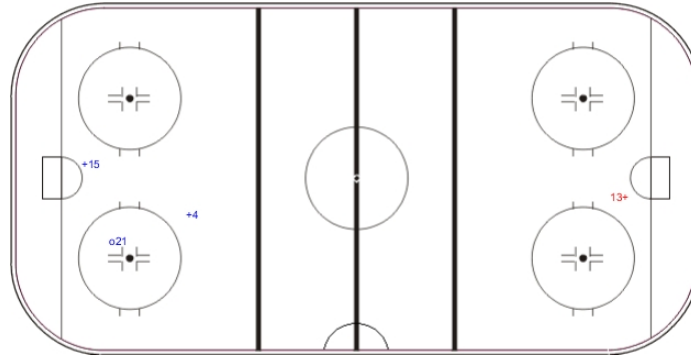

Shots by LTU

Goals (o): 0

SSP (>): 1

SSG (+): 9

SPG (-): 1

GK 1 of ITA

TUE 12 DEC 2017
START TIME 20:00

ROUND ROBIN, GAME 9

Shots by ITA

Goals (o): 1

SSG (+): 2

SSP (<): 0

SPG (-): 0

GK 1 of LTU

Overtime

Shots by LTU