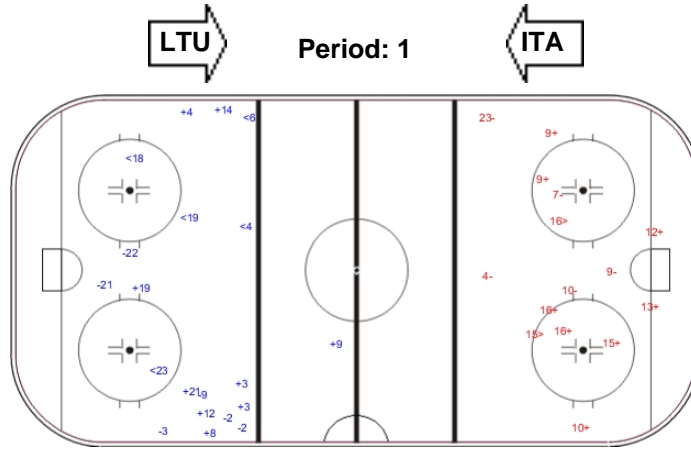

SSP (<): 3

SSG (+): 10

SPG (-): 4

GK 1 of LTU

Shots by LTU

Goals (o): 0

SSP (>): 2

SSG (+): 8

SPG (-): 5

GK 1 of ITA

Shots by ITA

Goals (o): 0

SSP (>): 3

SSG (+): 12

SPG (-): 2

GK 1 of LTU

Shots by LTU

Goals (o): 0

SSP (>): 1

SSG (+): 9

SPG (-): 1

GK 1 of ITA

TUE 12 DEC 2017
START TIME 20:00

ROUND ROBIN, GAME 9

Shots by ITA

Goals (o): 1

SSG (+): 2

SSP (<): 0

SPG (-): 0

GK 1 of LTU

Overtime

Shots by LTU