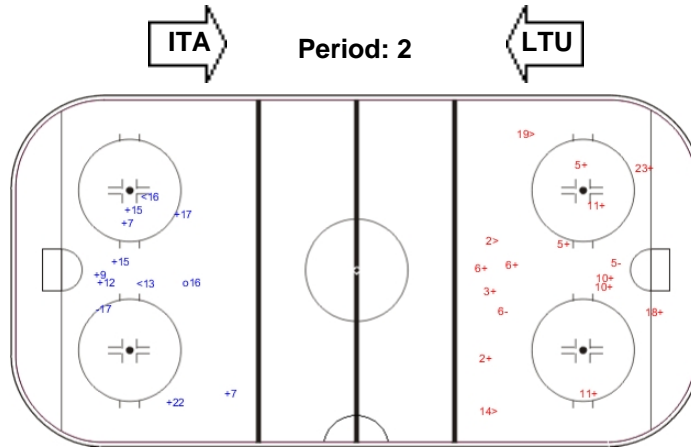

SSP (<): 3

SSG (+): 10

SPG (-): 4

GK 1 of LTU

Shots by LTU

Goals (o): 0

SSP (>): 2

SSG (+): 8

SPG (-): 5

GK 1 of ITA

Shots by ITA

Goals (o): 0

SSP (>): 3

SSG (+): 12

SPG (-): 2

GK 1 of LTU

Shots by LTU

Goals (o): 0

SSP (>): 1

SSG (+): 9

SPG (-): 1

GK 1 of ITA

TUE 12 DEC 2017
START TIME 20:00

ROUND ROBIN, GAME 9

Shots by ITA

Goals (o): 1

SSG (+): 2

SSP (<): 0

SPG (-): 0

GK 1 of LTU

Overtime

Shots by LTU