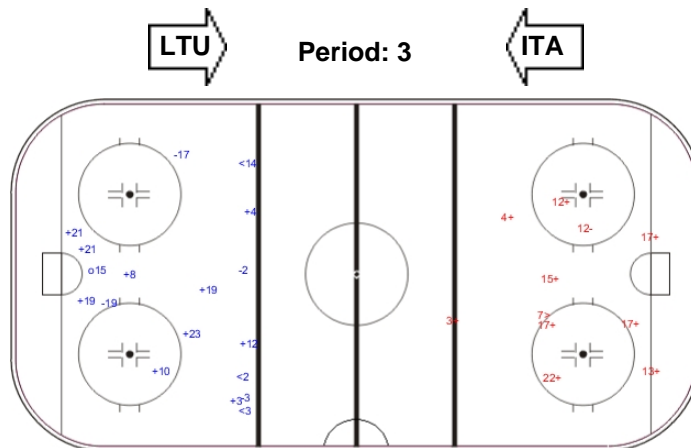

SSP (<): 3

SSG (+): 10

SPG (-): 4

GK 1 of LTU

Shots by LTU

Goals (o): 0

SSP (>): 2

SSG (+): 8

SPG (-): 5

GK 1 of ITA

Shots by ITA

Goals (o): 0

SSP (>): 3

SSG (+): 12

SPG (-): 2

GK 1 of LTU

Shots by LTU

Goals (o): 0

SSP (>): 1

SSG (+): 9

SPG (-): 1

GK 1 of ITA

TUE 12 DEC 2017
START TIME 20:00

ROUND ROBIN, GAME 9

Shots by ITA

Goals (o): 1

SSG (+): 2

SSP (<): 0

SPG (-): 0

GK 1 of LTU

Overtime

Shots by LTU