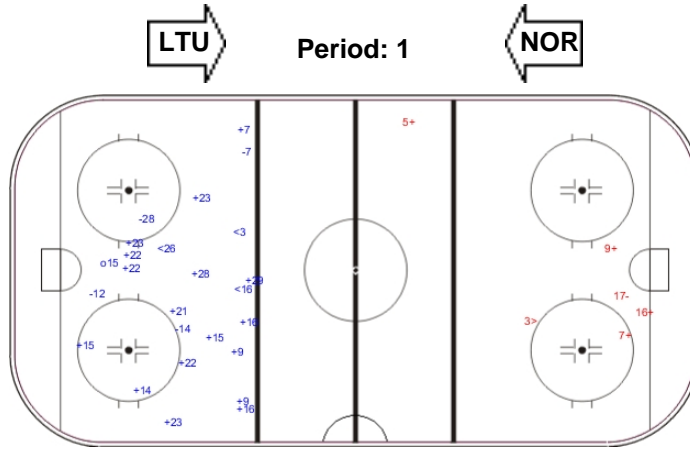

SHOT CHART

LTU - NOR

Shots by NOR

Goals (o): 1 SSG (+): 17
SSP (-): 3 SPG (-): 4

GK 25 of LTU

Shots by LTU

Goals (o): 0 SSG (+): 4
SSP (>): 1 SPG (-): 1

GK 1 of NOR

Shots by LTU

Goals (o): 0 SSG (+): 6
SSP (-): 3 SPG (-): 1

GK 1 of NOR

Shots by NOR

Goals (o): 2 SSG (+): 10
SSP (>): 6 SPG (-): 6

GK 25 of LTU

Shots by NOR

Goals (o): 1 SSG (+): 9
SSP (-): 7 SPG (-): 3