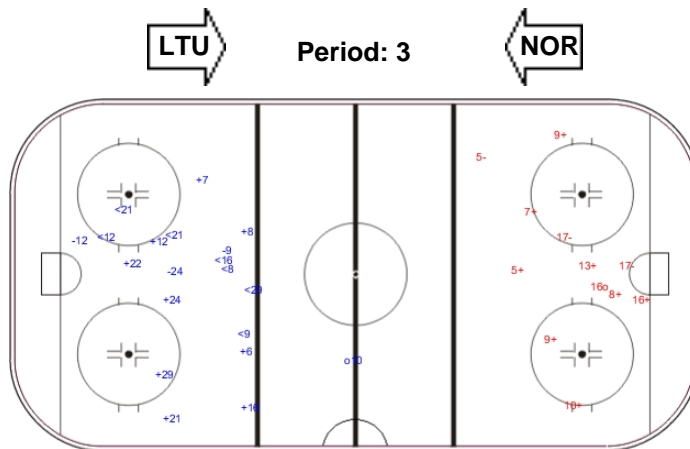

Shots by NOR

Goals (o): 1   SSG (+): 9
SSP (-): 7   SPG (-): 3

GK 1 of LTU

Shots by LTU

Goals (o): 1   SSG (+): 8
SSP (>): 0   SPG (-): 3

GK 1 of NOR