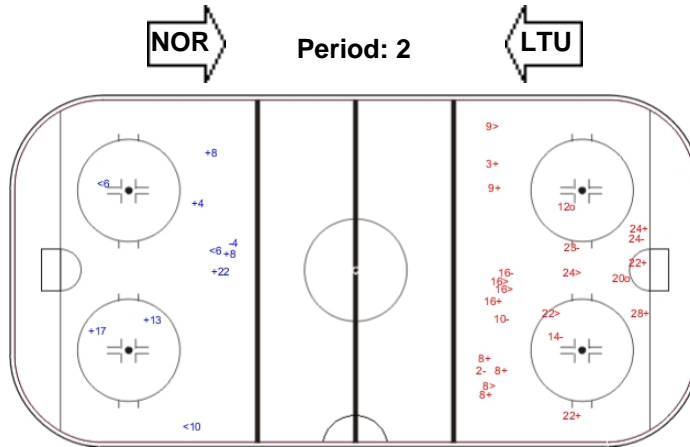

SHOT CHART

LTU - NOR

Shots by NOR

Goals (o): 1 SSG (+): 17
SSP (-): 3 SPG (-): 4

GK 25 of LTU

Shots by LTU

Goals (o): 0 SSG (+): 4
SSP (>): 1 SPG (-): 1

GK 1 of NOR

Shots by LTU

Goals (o): 0 SSG (+): 6
SSP (-): 3 SPG (-): 1

GK 1 of NOR

Shots by NOR

Goals (o): 2 SSG (+): 10
SSP (>): 6 SPG (-): 6

GK 25 of LTU

Shots by NOR

Goals (o): 1 SSG (+): 9
SSP (-): 7 SPG (-): 3