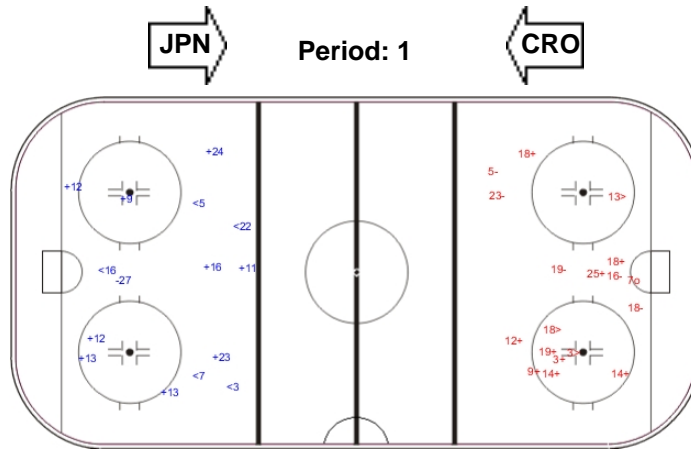

# SHOT CHART

## JPN - CRO

Shots by CRO

Goals (o): 0    SSG (+): 9  
SSP (-): 5    SPG (-): 1

Shots by JPN

Goals (o): 1    SSG (+): 9  
SSP (>): 3    SPG (-): 5

Shots by JPN

Goals (o): 1    SSG (+): 8  
SSP (-): 7    SPG (-): 5