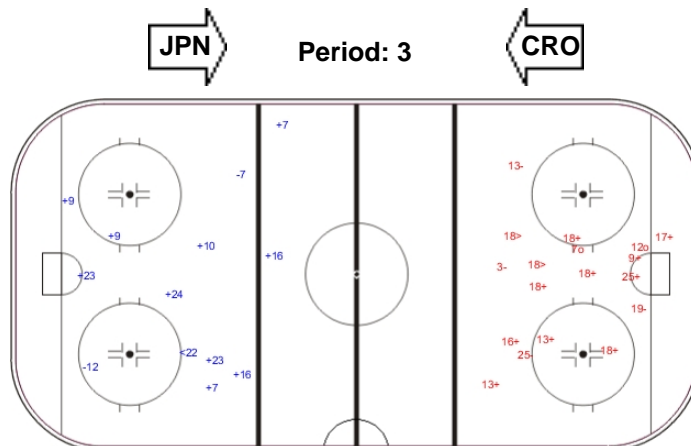

# SHOT CHART

## JPN - CRO

Shots by CRO

Goals (o): 0    SSG (+): 9  
SSP (-): 5    SPG (-): 1

Shots by JPN

Goals (o): 1    SSG (+): 9  
SSP (>): 3    SPG (-): 5

Shots by JPN

Goals (o): 1    SSG (+): 8  
SSP (-): 7    SPG (-): 5

Shots by CRO

Goals (o): 3    SSG (+): 4  
SSP (>): 6    SPG (-): 2

Shots by CRO

Goals (o): 0    SSG (+): 10  
SSP (-): 1    SPG (-): 2

Shots by JPN

Goals (o): 2    SSG (+): 10  
SSP (>): 2    SPG (-): 4