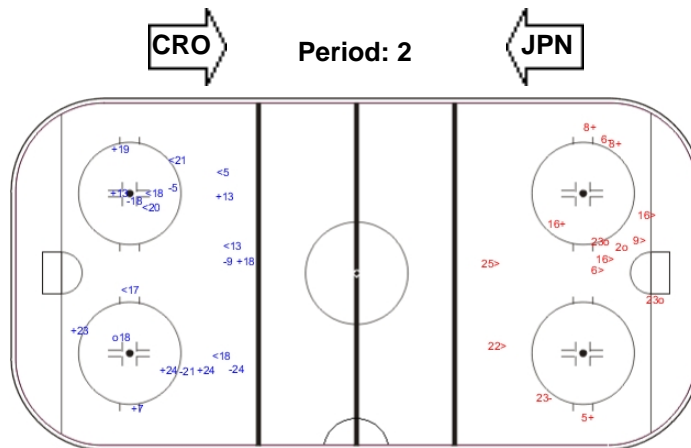

# SHOT CHART

## JPN - CRO

Shots by CRO

Goals (o): 0    SSG (+): 9  
SSP (-): 5    SPG (-): 1

Shots by JPN

Goals (o): 1    SSG (+): 9  
SSP (>): 3    SPG (-): 5

Shots by JPN

Goals (o): 1    SSG (+): 8  
SSP (-): 7    SPG (-): 5

Shots by CRO

Goals (o): 3    SSG (+): 4  
SSP (>): 6    SPG (-): 2

Shots by CRO

Goals (o): 0    SSG (+): 10  
SSP (-): 1    SPG (-): 2

Shots by JPN

Goals (o): 2    SSG (+): 10  
SSP (>): 2    SPG (-): 4