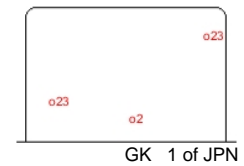

## JPN - CRO

Shots by CRO

Goals (o): 0    SSG (+): 9  
SSP (-): 5    SPG (-): 1

Shots by JPN

Goals (o): 1    SSG (+): 9  
SSP (>): 3    SPG (-): 5

Shots by JPN

Goals (o): 1    SSG (+): 8  
SSP (-): 7    SPG (-): 5

Shots by CRO

Goals (o): 3    SSG (+): 4  
SSP (>): 6    SPG (-): 2

Shots by CRO

Goals (o): 0    SSG (+): 10  
SSP (-): 1    SPG (-): 2

Shots by JPN

Goals (o): 2    SSG (+): 10  
SSP (>): 2    SPG (-): 4