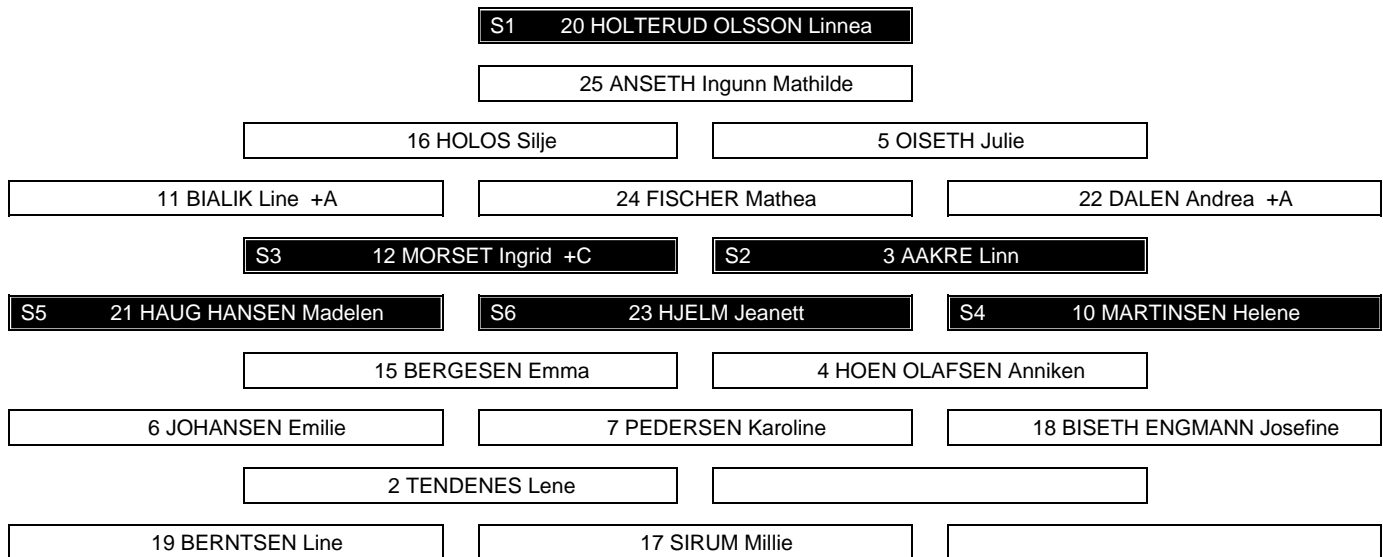

GRAPHICAL LINE-UPS

NOR - DEN

Referee(s)

HERTRICH Nicole (GER) , NAKAYAMA Miyuki (JPN)

Linesmen

PAGON Natasa (SLO) , TODD Justine (CAN)

Team: NOR - Norway (red)

Head Coach: ROLLINS Laura

Team: DEN - Denmark (white)

Head Coach: THOMSEN Michael

LEGEND

Sn Starting position

+A Assistant captain

+C Captain