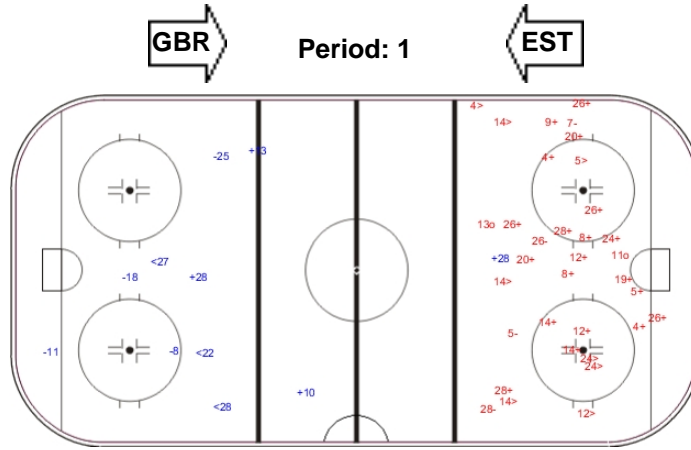

SHOT CHART

GBR - EST

Shots by EST

Goals (o): 0
SSP (-): 3
SSG (+): 4
SPG (-): 4

GK 1 of GBR

Shots by GBR

Goals (o): 0
SSP (-): 4
SSG (+): 10
SPG (-): 8

GK 1 of EST

Shots by EST

Goals (o): 0
SSP (-): 1
SSG (+): 9
SPG (-): 7

GK 1 of GBR

Shots by GBR

Goals (o): 2
SSP (-): 8
SSG (+): 20
SPG (-): 4

GK 1 of EST

Shots by EST

Goals (o): 1
SSP (-): 1
SSG (+): 8
SPG (-): 6

GK 1 of GBR

Shots by GBR

Goals (o): 3
SSP (-): 1
SSG (+): 8
SPG (-): 2

GK 1 of EST

LEGEND

GK Goalkeeper   **SPG** Shots past goal   **SSG** Shots saved by goalkeeper   **SSP** Shots saved by player