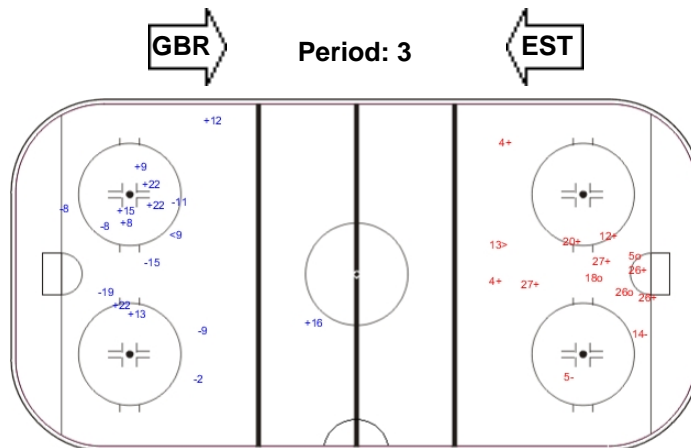

SHOT CHART

GBR - EST

Shots by EST

Goals (o): 0
SSP (-): 3
SSG (+): 4
SPG (-): 4

GK 1 of GBR

Shots by GBR

Goals (o): 0
SSP (-): 4
SSG (+): 10
SPG (-): 8

GK 1 of EST

Shots by EST

Goals (o): 0
SSP (-): 1
SSG (+): 9
SPG (-): 7

GK 1 of GBR

Shots by GBR

Goals (o): 2
SSP (-): 8
SSG (+): 20
SPG (-): 4

GK 1 of EST

Shots by EST

Goals (o): 1
SSP (-): 1
SSG (+): 8
SPG (-): 6

GK 1 of GBR

Shots by GBR

Goals (o): 3
SSP (-): 1
SSG (+): 8
SPG (-): 2

GK 1 of EST

LEGEND

GK Goalkeeper   **SPG** Shots past goal   **SSG** Shots saved by goalkeeper   **SSP** Shots saved by player