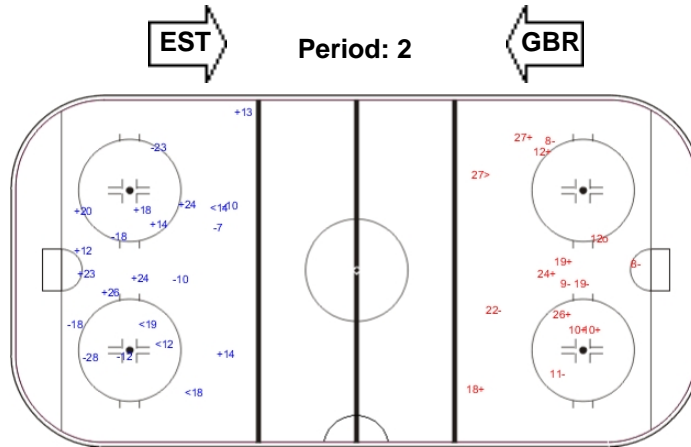

SHOT CHART

GBR - EST

Shots by EST

Goals (o): 0
SSP (-): 3
SSG (+): 4
SPG (-): 4

GK 1 of GBR

Shots by GBR

Goals (o): 0
SSP (-): 4
SSG (+): 10
SPG (-): 8

GK 1 of EST

Shots by EST

Goals (o): 0
SSP (-): 1
SSG (+): 9
SPG (-): 7

GK 1 of GBR

Shots by GBR

Goals (o): 2
SSP (-): 8
SSG (+): 20
SPG (-): 4

GK 1 of EST

Shots by EST

Goals (o): 1
SSP (-): 1
SSG (+): 8
SPG (-): 6

GK 1 of GBR

Shots by GBR

Goals (o): 3
SSP (-): 1
SSG (+): 8
SPG (-): 2

GK 1 of EST

LEGEND

GK Goalkeeper   **SPG** Shots past goal   **SSG** Shots saved by goalkeeper   **SSP** Shots saved by player