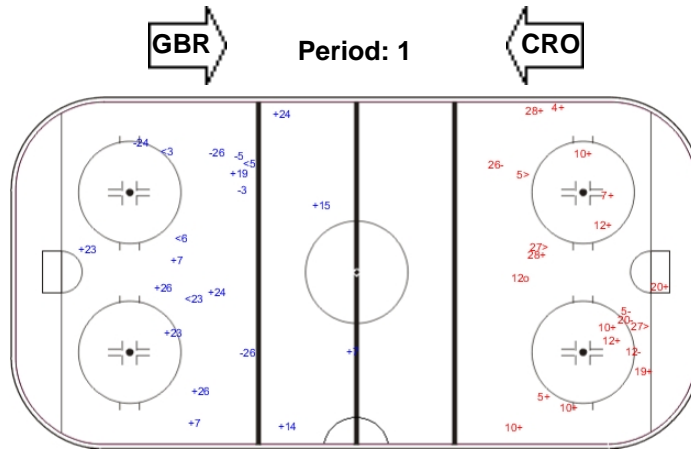

SHOT CHART

CRO - GBR

Shots by CRO

Goals (o): 0   SSG (+): 12
SSP (-): 4   SPG (-): 5

GK 30 of GBR

Shots by GBR

Goals (o): 0   SSG (+): 8
SSP (-): 1   SPG (-): 5

GK 30 of CRO

Shots by CRO

Goals (o): 1   SSG (+): 7
SSP (-): 1   SPG (-): 2

GK 30 of GBR

Shots by GBR

Goals (o): 1   SSG (+): 13
SSP (-): 3   SPG (-): 4

GK 30 of CRO

Shots by CRO

Goals (o): 1   SSG (+): 11
SSP (-): 4   SPG (-): 5

GK 30 of GBR

Shots by GBR

Goals (o): 3   SSG (+): 10
SSP (-): 3   SPG (-): 8

GK 30 of CRO

LEGEND			
GK	Goalkeeper	SPG	Shots past goal
SSG	Shots saved by goalkeeper	SSP	Shots saved by player