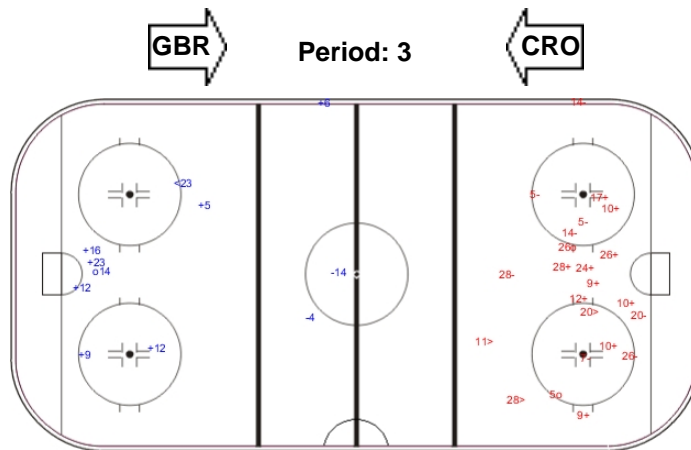

SHOT CHART

CRO - GBR

Shots by CRO

Goals (o): 0   SSG (+): 12
SSP (-): 4   SPG (-): 5

GK 30 of GBR

Shots by GBR

Goals (o): 0   SSG (+): 8
SSP (-): 1   SPG (-): 5

GK 30 of CRO

Shots by CRO

Goals (o): 1   SSG (+): 7
SSP (-): 1   SPG (-): 2

GK 30 of GBR

Shots by GBR

Goals (o): 1   SSG (+): 13
SSP (-): 3   SPG (-): 4

GK 30 of CRO

Shots by CRO

Goals (o): 1   SSG (+): 11
SSP (-): 4   SPG (-): 5

GK 30 of GBR

Shots by GBR

Goals (o): 3   SSG (+): 10
SSP (-): 3   SPG (-): 8

GK 30 of CRO

LEGEND			
GK	Goalkeeper	SPG	Shots past goal
SSG	Shots saved by goalkeeper	SSP	Shots saved by player