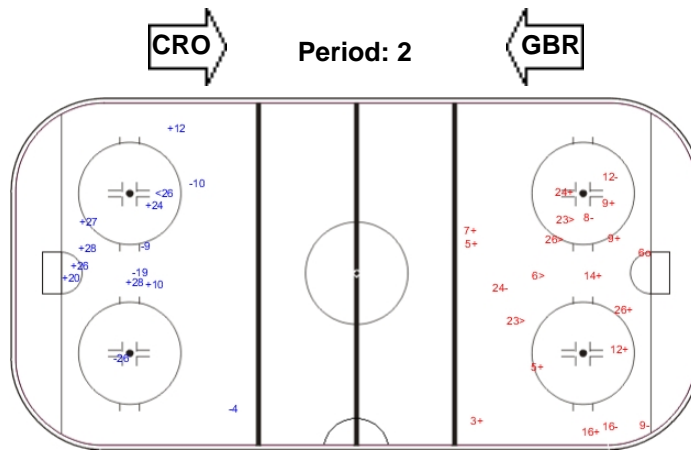

SHOT CHART

CRO - GBR

Shots by CRO

Goals (o): 0   SSG (+): 12
SSP (-): 4   SPG (-): 5

GK 30 of GBR

Shots by GBR

Goals (o): 0   SSG (+): 8
SSP (-): 1   SPG (-): 5

GK 30 of CRO

Shots by CRO

Goals (o): 1   SSG (+): 7
SSP (-): 1   SPG (-): 2

GK 30 of GBR

Shots by GBR

Goals (o): 1   SSG (+): 13
SSP (-): 3   SPG (-): 4

GK 30 of CRO

Shots by CRO

Goals (o): 1   SSG (+): 11
SSP (-): 4   SPG (-): 5

GK 30 of GBR

Shots by GBR

Goals (o): 3   SSG (+): 10
SSP (-): 3   SPG (-): 8

GK 30 of CRO

LEGEND			
GK	Goalkeeper	SPG	Shots past goal
SSG	Shots saved by goalkeeper	SSP	Shots saved by player