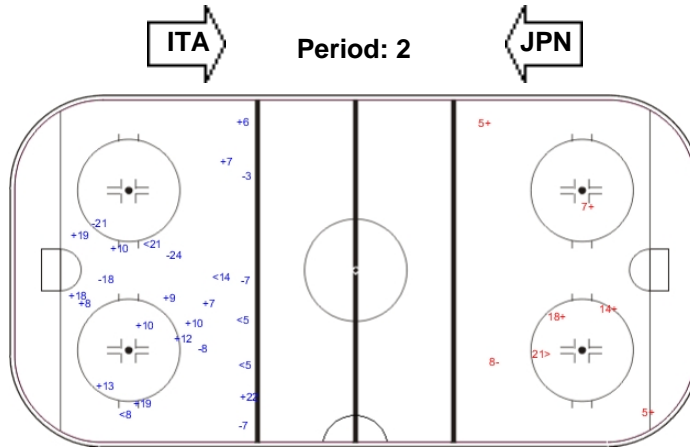

SPG (-): 6

GK 1 of ITA

Shots by ITA

Goals (o): 0

SSG (+): 5

SSP (>): 1

SPG (-): 1

GK 20 of JPN

Shots by JPN

Goals (o): 2

SSG (+): 10

SSP (>): 1

SPG (-): 4

GK 1 of ITA

Shots by ITA

Goals (o): 0