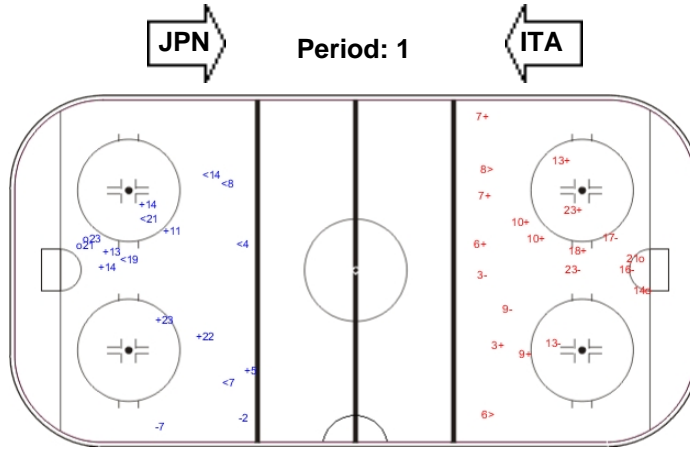

SPG (-): 6

GK 1 of ITA

Shots by ITA

Goals (o): 0

SSG (+): 5

SSP (>): 1

SPG (-): 1

GK 20 of JPN

Shots by JPN

Goals (o): 2

SSG (+): 10

SSP (>): 1

SPG (-): 4

GK 1 of ITA

Shots by ITA

Goals (o): 0