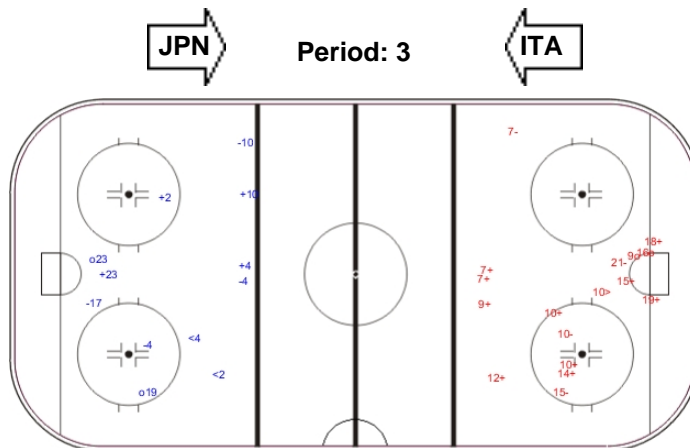

SPG (-): 6

GK 1 of ITA

Shots by ITA

Goals (o): 0

SSG (+): 5

SSP (>): 1

SPG (-): 1

GK 20 of JPN

Shots by JPN

Goals (o): 2

SSG (+): 10

SSP (>): 1

SPG (-): 4

GK 1 of ITA

Shots by ITA

Goals (o): 0