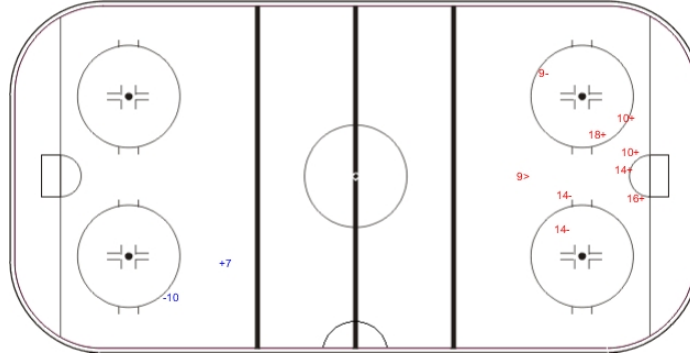

Shots by ITA

Goals (o): 0

SSG (+): 1

SSP (<): 0

SPG (-): 1

GK 20 of JPN

Overtime

Shots by JPN

Goals (o): 0

SSG (+): 5

SSP (>): 1

SPG (-): 3

GK 1 of ITA

LEGEND

GK Goalkeeper

SPG Shots past goal

SSG Shots saved by goalkeeper

SSP Shots saved by player