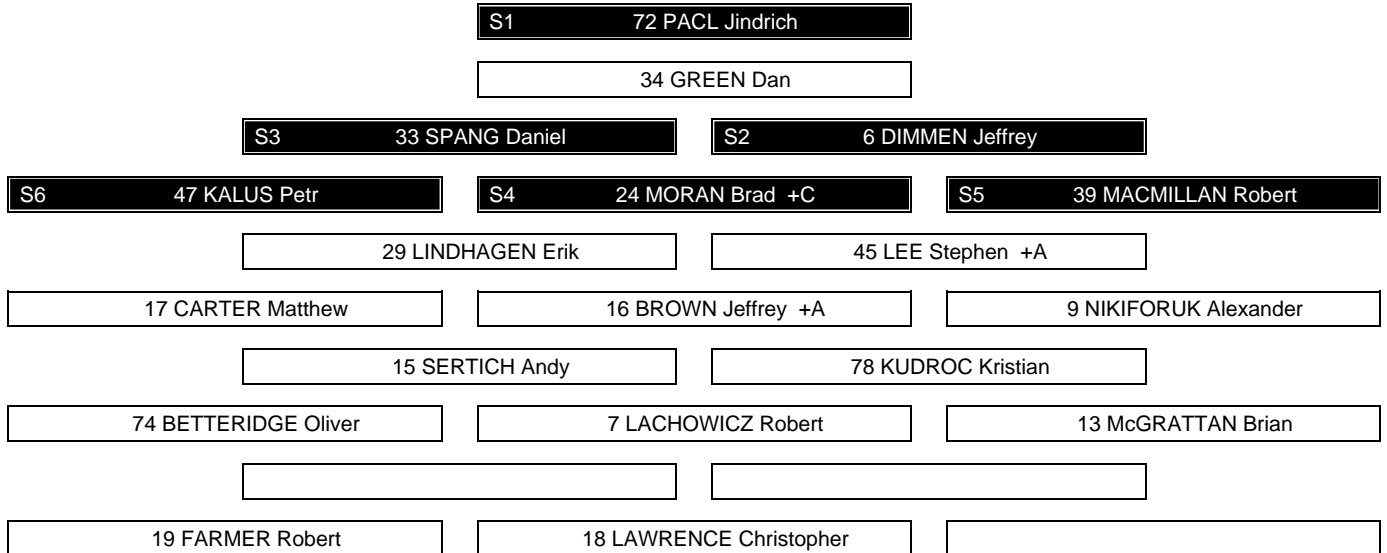

Team: NOT - Nottingham Panthers (white)

Head Coach: NEILSON Corey