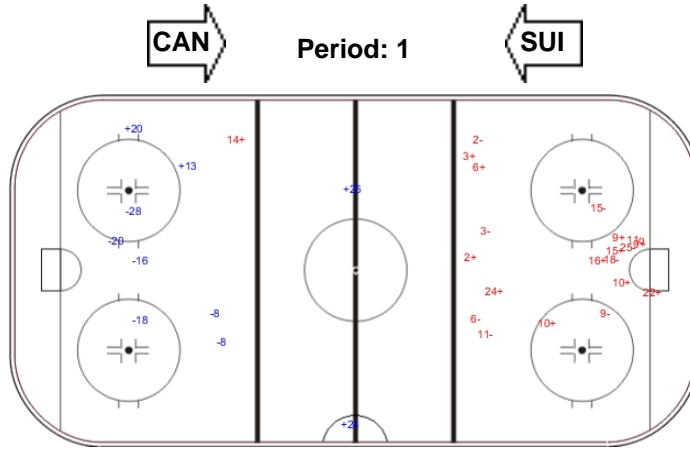

Shots by CAN

Goals (o): 1

SSG (+): 15

SSP (-): 0

SPG (-): 7

GK 29 of SUI

LEGEND

GK Goalkeeper