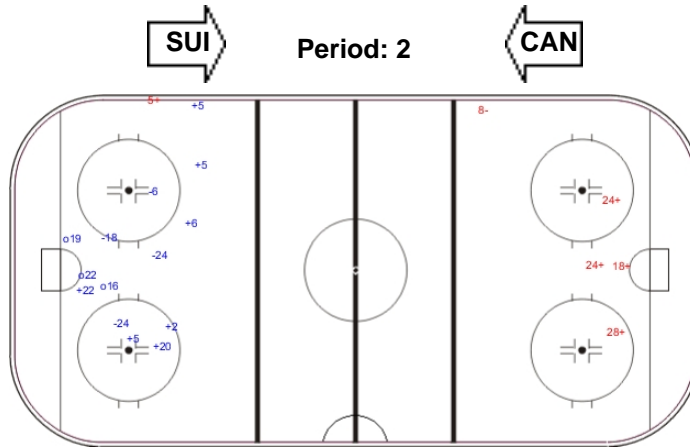

Shots by CAN

Goals (o): 1

SSG (+): 15

SSP (-): 0

SPG (-): 7

GK 29 of SUI

LEGEND

GK Goalkeeper