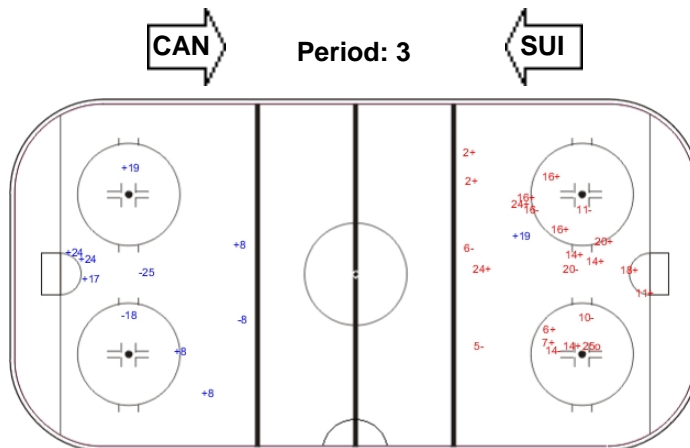

Shots by CAN

Goals (o): 1

SSG (+): 15

SSP (-): 0

SPG (-): 7

GK 29 of SUI

LEGEND

GK Goalkeeper