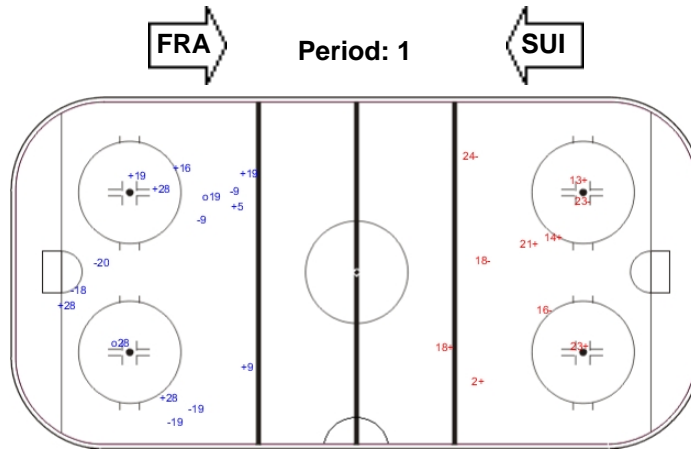

SHOT CHART

FRA - SUI

Shots by SUI

Goals (o): 2   SSG (+): 8
SSP (-): 0   SPG (-): 6

GK 1 of FRA

Shots by FRA

Goals (o): 0   SSG (+): 10
SSP (-): 0   SPG (-): 0

GK 30 of SUI

Shots by SUI

Goals (o): 2   SSG (+): 13
SSP (-): 0   SPG (-): 6

GK 1 of FRA

Shots by FRA

Goals (o): 0   SSG (+): 6
SSP (-): 0   SPG (-): 4

GK 30 of SUI

Shots by SUI

Goals (o): 2   SSG (+): 13
SSP (-): 0   SPG (-): 2

GK 1 of FRA

Shots by FRA

Goals (o): 0   SSG (+): 3
SSP (-): 0   SPG (-): 0

GK 30 of SUI

LEGEND							
GK	Goalkeeper	SPG	Shots past goal	SSG	Shots saved by goalkeeper	SSP	Shots saved by player