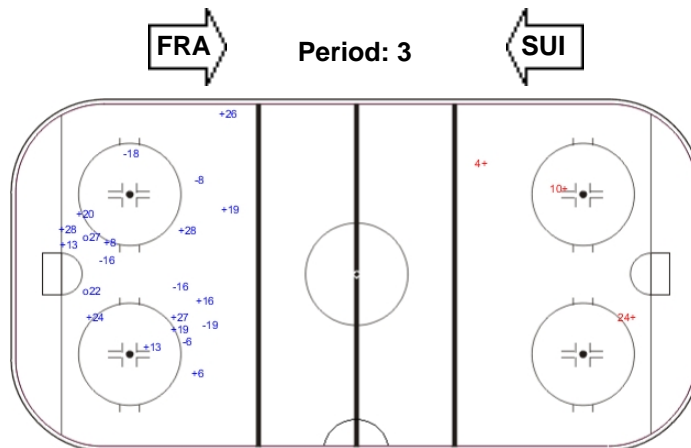

SHOT CHART

FRA - SUI

Shots by SUI

Goals (o): 2   SSG (+): 8
SSP (-): 0   SPG (-): 6

GK 1 of FRA

Shots by FRA

Goals (o): 0   SSG (+): 10
SSP (-): 0   SPG (-): 0

GK 30 of SUI

Shots by SUI

Goals (o): 2   SSG (+): 13
SSP (-): 0   SPG (-): 6

GK 1 of FRA

Shots by FRA

Goals (o): 0   SSG (+): 6
SSP (-): 0   SPG (-): 4

GK 30 of SUI

Shots by SUI

Goals (o): 2   SSG (+): 13
SSP (-): 0   SPG (-): 2

GK 1 of FRA

Shots by FRA

Goals (o): 0   SSG (+): 3
SSP (-): 0   SPG (-): 0

GK 30 of SUI

LEGEND							
GK	Goalkeeper	SPG	Shots past goal	SSG	Shots saved by goalkeeper	SSP	Shots saved by player