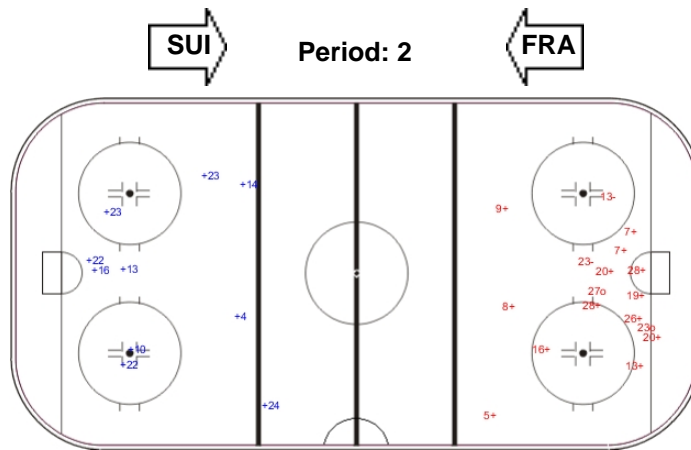

SHOT CHART

FRA - SUI

Shots by SUI

Goals (o): 2   SSG (+): 8
SSP (-): 0   SPG (-): 6

GK 1 of FRA

Shots by FRA

Goals (o): 0   SSG (+): 10
SSP (-): 0   SPG (-): 0

GK 30 of SUI

Shots by SUI

Goals (o): 2   SSG (+): 13
SSP (-): 0   SPG (-): 6

GK 1 of FRA

Shots by FRA

Goals (o): 0   SSG (+): 6
SSP (-): 0   SPG (-): 4

GK 30 of SUI

Shots by SUI

Goals (o): 2   SSG (+): 13
SSP (-): 0   SPG (-): 2

GK 1 of FRA

Shots by FRA

Goals (o): 0   SSG (+): 3
SSP (-): 0   SPG (-): 0

GK 30 of SUI

LEGEND							
GK	Goalkeeper	SPG	Shots past goal	SSG	Shots saved by goalkeeper	SSP	Shots saved by player