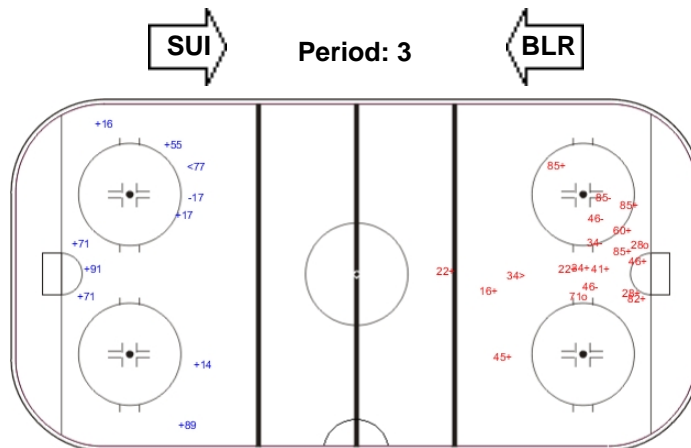

### SUI - BLR

Shots by BLR

Goals (o): 2  
SSP (-): 3  
SSG (+): 5  
SPG (-): 4

GK 20 of SUI

Shots by SUI

Goals (o): 1  
SSP (-): 4  
SSG (+): 13  
SPG (-): 3

GK 1 of BLR

Shots by BLR

Goals (o): 0  
SSP (-): 1  
SSG (+): 8  
SPG (-): 1

GK 20 of SUI

Shots by SUI

Goals (o): 2  
SSP (>): 6  
SSG (+): 14  
SPG (-): 2

GK 1 of BLR

Shots by BLR

Goals (o): 0  
SSP (>): 3  
SSG (+): 9  
SPG (-): 2

GK 20 of SUI

Shots by SUI

Goals (o): 2  
SSP (>): 1  
SSG (+): 13  
SPG (-): 4

GK 1 of BLR