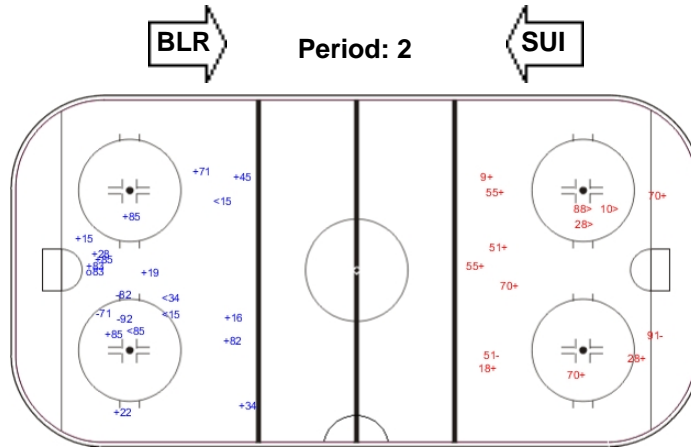

### SUI - BLR

Shots by BLR

Goals (o): 2  
SSP (-): 3  
SSG (+): 5  
SPG (-): 4

GK 20 of SUI

Shots by SUI

Goals (o): 1  
SSP (-): 4  
SSG (+): 13  
SPG (-): 3

GK 1 of BLR

Shots by BLR

Goals (o): 0  
SSP (-): 1  
SSG (+): 8  
SPG (-): 1

GK 20 of SUI

Shots by SUI

Goals (o): 2  
SSP (>): 6  
SSG (+): 14  
SPG (-): 2

GK 1 of BLR

Shots by BLR

Goals (o): 0  
SSP (>): 3  
SSG (+): 9  
SPG (-): 2

GK 20 of SUI

Shots by SUI

Goals (o): 2  
SSP (>): 1  
SSG (+): 13  
SPG (-): 4

GK 1 of BLR