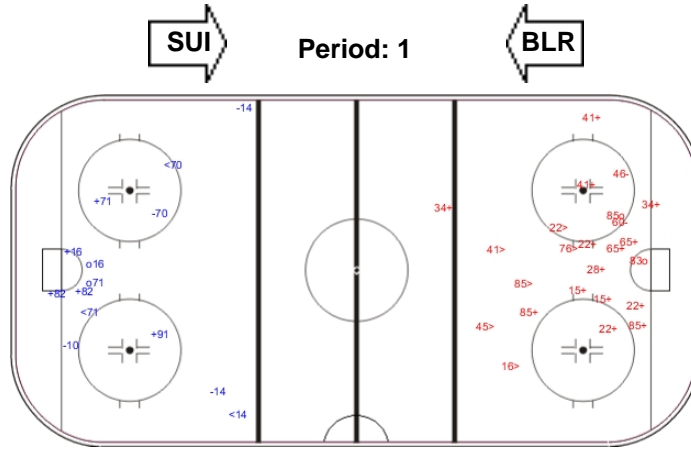

### SUI - BLR

Shots by BLR

Goals (o): 2  
SSP (-): 3  
SSG (+): 5  
SPG (-): 4

GK 20 of SUI

Shots by SUI

Goals (o): 1  
SSP (-): 4  
SSG (+): 13  
SPG (-): 3

GK 1 of BLR

Shots by BLR

Goals (o): 0  
SSP (-): 1  
SSG (+): 8  
SPG (-): 1

GK 20 of SUI

Shots by SUI

Goals (o): 2  
SSP (>): 6  
SSG (+): 14  
SPG (-): 2

GK 1 of BLR

Shots by BLR

Goals (o): 0  
SSP (>): 3  
SSG (+): 9  
SPG (-): 2

GK 20 of SUI

Shots by SUI

Goals (o): 2  
SSP (>): 1  
SSG (+): 13  
SPG (-): 4

GK 1 of BLR