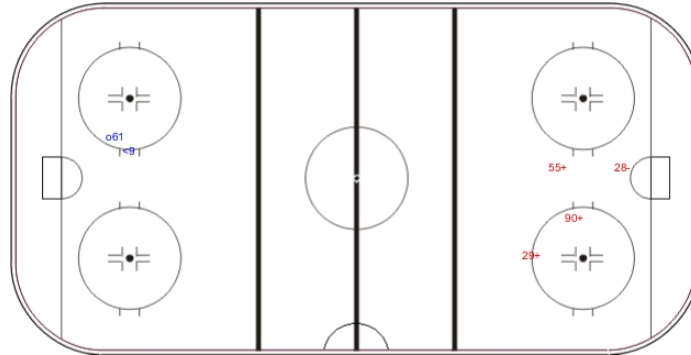

SAT 13 MAY 2017
START TIME 20:15

Shots by SUI

Goals (o): 1

SSG (+): 0

SSP (<): 1

SPG (-): 0

GK 31 of CAN

Overtime

Shots by CAN

Goals (o): 0

SSG (+): 3

SSP (>): 0

SPG (-): 1

GK 63 of SUI

LEGEND

GK Goalkeeper

SPG Shots past goal

SSG Shots saved by goalkeeper

SSP Shots saved by player