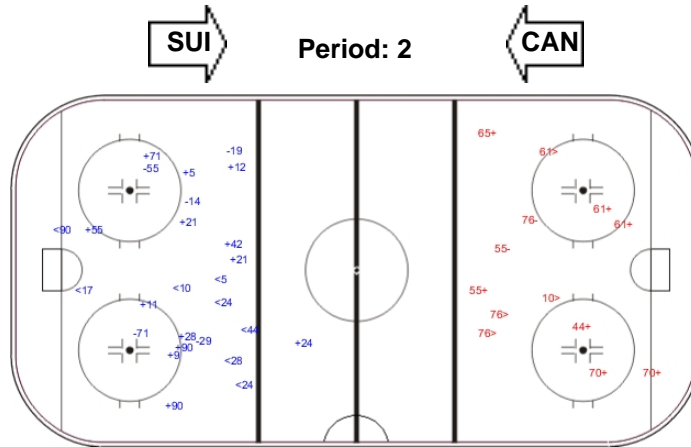

Goals (o): 0    SSG (+): 7  
SSP (-): 4    SPG (-): 2

GK 31 of CAN

Shots by CAN

Goals (o): 0    SSG (+): 13  
SSP (-): 2    SPG (-): 6

GK 63 of SUI

SAT 13 MAY 2017  
START TIME 20:15

Shots by SUI

Goals (o): 1