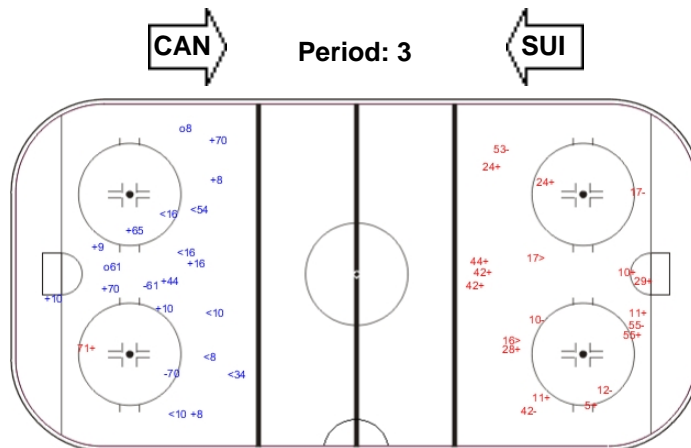

Goals (o): 0    SSG (+): 7  
SSP (-): 4    SPG (-): 2

GK 31 of CAN

Shots by CAN

Goals (o): 0    SSG (+): 13  
SSP (-): 2    SPG (-): 6

GK 63 of SUI

SAT 13 MAY 2017  
START TIME 20:15

Shots by SUI

Goals (o): 1