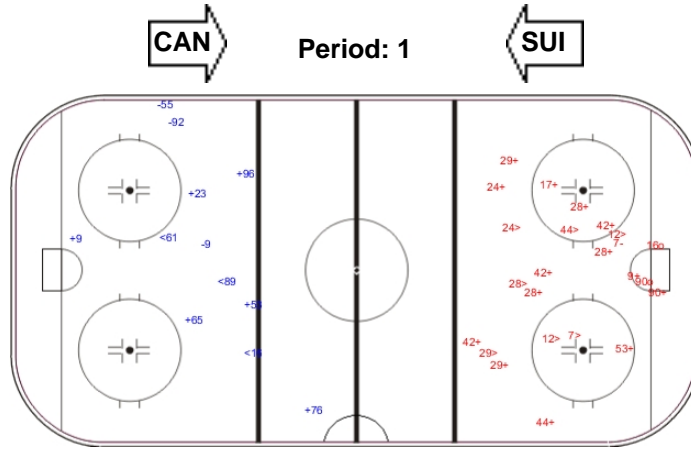

Goals (o): 0    SSG (+): 7  
SSP (-): 4    SPG (-): 2

GK 31 of CAN

Shots by CAN

Goals (o): 0    SSG (+): 13  
SSP (-): 2    SPG (-): 6

GK 63 of SUI

SAT 13 MAY 2017  
START TIME 20:15

Shots by SUI

Goals (o): 1