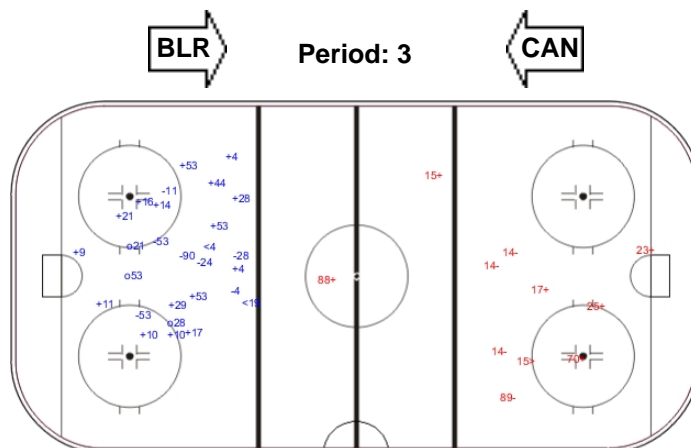

SHOT CHART

BLR - CAN

Shots by CAN

Goals (o): 1 SSG (+): 10
SSP (-): 4 SPG (-): 4

Shots by BLR

Goals (o): 0 SSG (+): 4
SSP (>): 3 SPG (-): 2

Shots by BLR

Goals (o): 0 SSG (+): 3
SSP (-): 2 SPG (-): 1

Shots by CAN

Goals (o): 2 SSG (+): 13
SSP (>): 11 SPG (-): 5

Shots by CAN

Goals (o): 3 SSG (+): 16
SSP (-): 2 SPG (-): 7

Shots by BLR

Goals (o): 0 SSG (+): 6
SSP (>): 1 SPG (-): 4

LEGEND

GK Goalkeeper **SPG** Shots past goal **SSG** Shots saved by goalkeeper **SSP** Shots saved by player