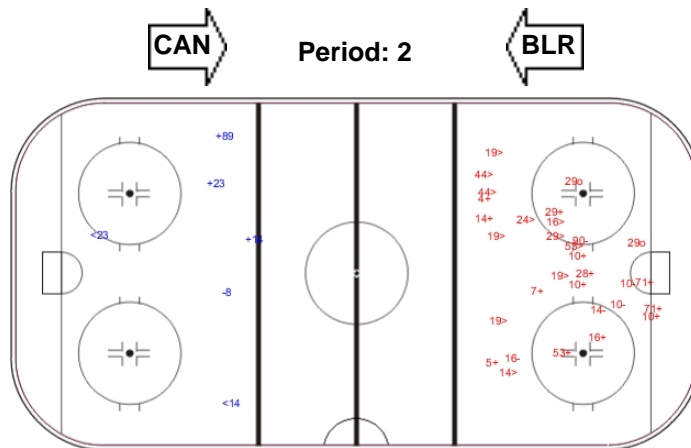

Shots by CAN

Goals (o): 2   SSG (+): 13
SSP (>): 11   SPG (-): 5

Shots by CAN

Goals (o): 3   SSG (+): 16
SSP (-): 2   SPG (-): 7