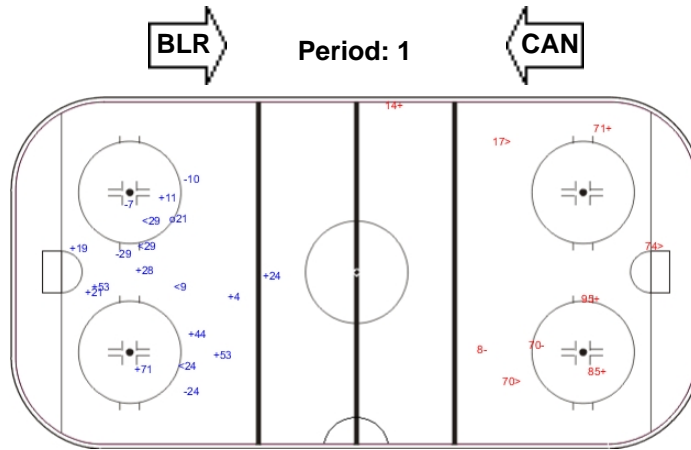

SHOT CHART

BLR - CAN

Shots by CAN

Goals (o): 1 SSG (+): 10
SSP (-): 4 SPG (-): 4

Shots by BLR

Goals (o): 0 SSG (+): 4
SSP (>): 3 SPG (-): 2

Shots by BLR

Goals (o): 0 SSG (+): 3
SSP (-): 2 SPG (-): 1