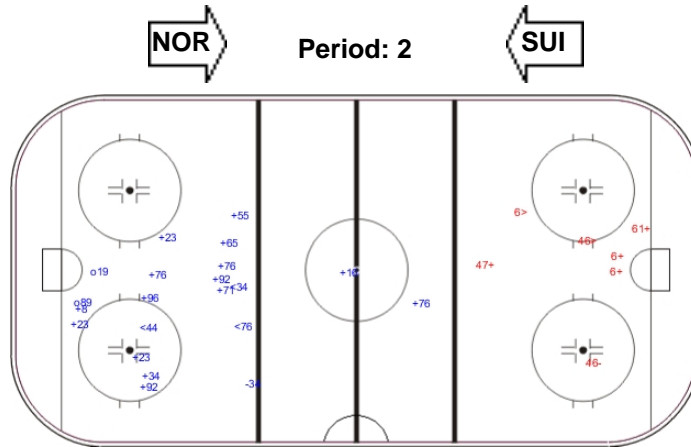

Shots by SUI

Goals (o): 2    SSG (+): 15  
SSP (-): 3    SPG (-): 1

GK 33 of NOR

Shots by NOR

Goals (o): 0    SSG (+): 4  
SSP (>): 2    SPG (-): 1

GK 63 of SUI

Shots by NOR

Goals (o): 0    SSG (+): 6  
SSP (-): 5    SPG (-): 5