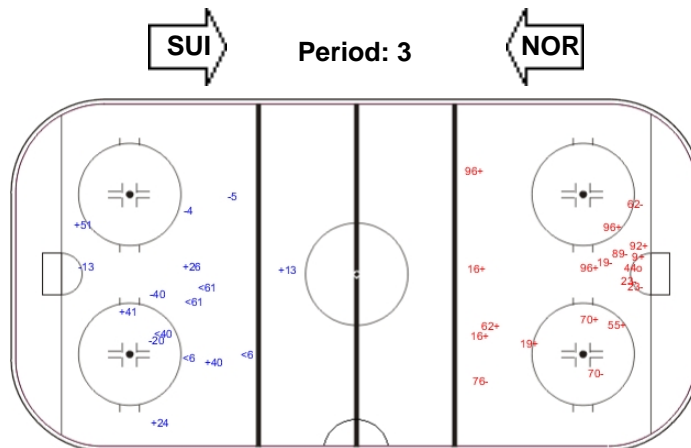

LEGEND

GK Goalkeeper   **SPG** Shots past goal   **SSG** Shots saved by goalkeeper   **SSP** Shots saved by player