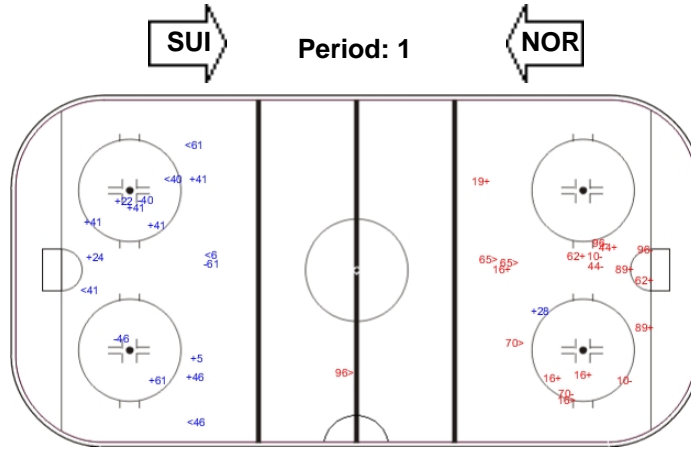

SHOT CHART

NOR - SUI

Shots by NOR

Goals (o): 0    SSG (+): 10  
SSP (-): 5    SPG (-): 3

GK 63 of SUI

Shots by SUI

Goals (o): 0    SSG (+): 9  
SSP (>): 5    SPG (-): 6

GK 33 of NOR