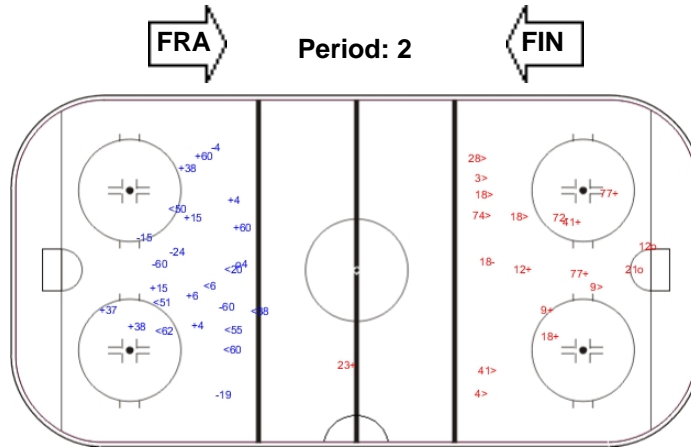

Goals (o): 2 SSG (+): 7
SSP (>): 8 SPG (-): 2

GK 70 of FIN

Shots by FIN

Goals (o): 0 SSG (+): 20
SSP (>): 6 SPG (-): 7

GK 49 of FRA

LEGEND

ENG Empty net goal GK Goalkeeper SPG Shots past goal SSG Shots saved by goalkeeper SSP Shots saved by player