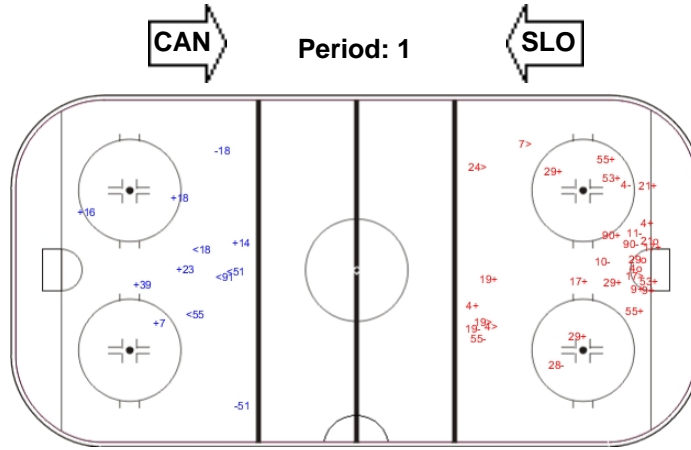

SHOT CHART

SLO - CAN

Shots by SLO

Goals (o): 0 SSG (+): 6
SSP (-): 4 SPG (-): 2

Shots by CAN

Goals (o): 3 SSG (+): 16
SSP (>): 5 SPG (-): 7

Shots by CAN

Goals (o): 3 SSG (+): 12
SSP (<): 1 SPG (-): 2