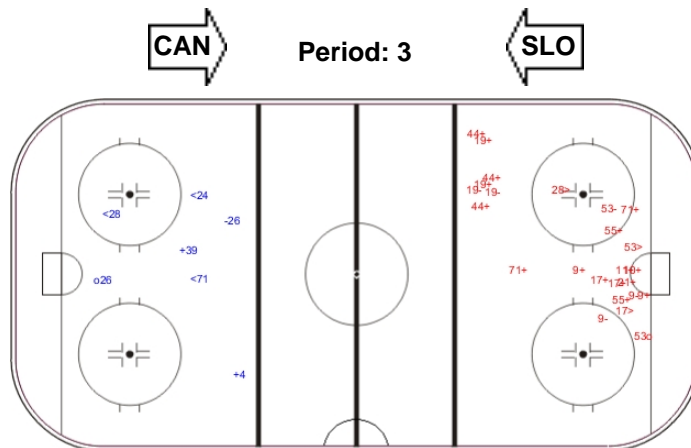

Shots by CAN

Goals (o): 1   SSG (+): 16
SSP (>): 3   SPG (-): 5

LEGEND

GK Goalkeeper   **SPG** Shots past goal   **SSG** Shots saved by goalkeeper   **SSP** Shots saved by player