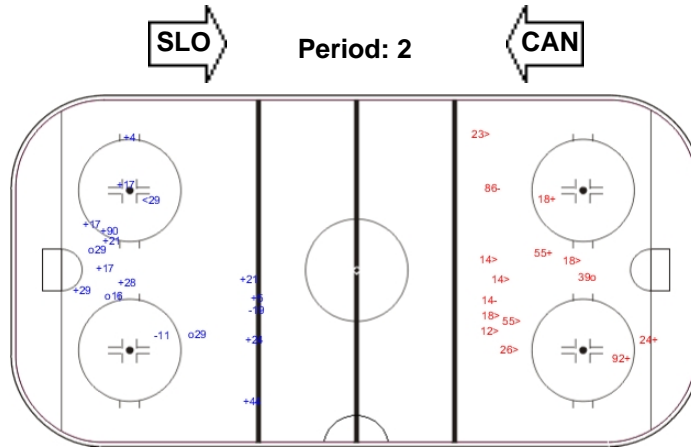

SHOT CHART

SLO - CAN

Shots by SLO

Goals (o): 0 SSG (+): 6
SSP (-): 4 SPG (-): 2

Shots by CAN

Goals (o): 3 SSG (+): 16
SSP (>): 5 SPG (-): 7

Shots by CAN

Goals (o): 3 SSG (+): 12
SSP (<): 1 SPG (-): 2