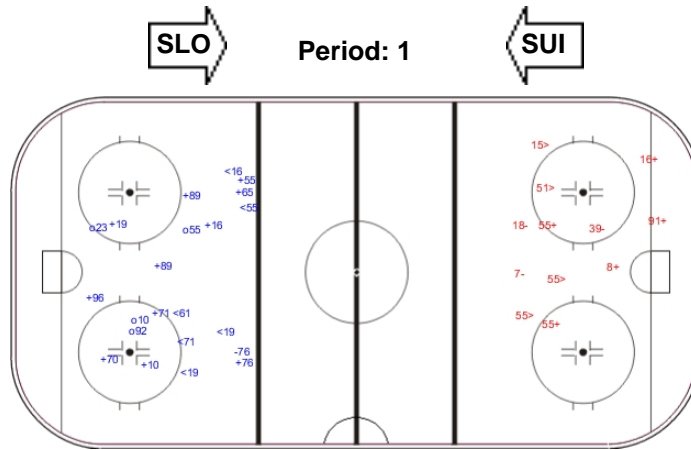

SHOT CHART

SUI - SLO

Shots by SUI

Goals (o): 4 SSG (+): 11
SSP (-): 6 SPG (-): 1

GK 32 of SLO

Shots by SLO

Goals (o): 0 SSG (+): 5
SSP (>): 4 SPG (-): 3

GK 1 of SUI

Shots by SLO

Goals (o): 1 SSG (+): 7
SSP (<): 2 SPG (-): 6

GK 1 of SUI

Shots by SUI

Goals (o): 0 SSG (+): 8
SSP (>): 6 SPG (-): 1

GK 32 of SLO

Shots by SUI

Goals (o): 0 SSG (+): 8
SSP (<): 1 SPG (-): 2