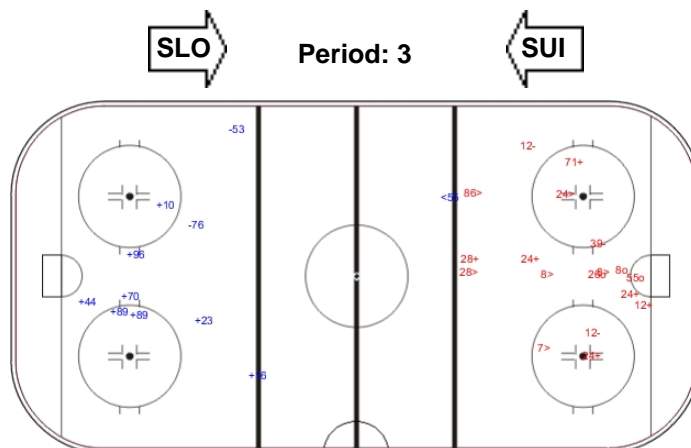

SHOT CHART

SUI - SLO

Shots by SUI

Goals (o): 4 SSG (+): 11
SSP (-): 6 SPG (-): 1

GK 32 of SLO

Shots by SLO

Goals (o): 0 SSG (+): 5
SSP (>): 4 SPG (-): 3

GK 1 of SUI

Shots by SLO

Goals (o): 1 SSG (+): 7
SSP (<): 2 SPG (-): 6

GK 1 of SUI

Shots by SUI

Goals (o): 0 SSG (+): 8
SSP (>): 6 SPG (-): 1

GK 32 of SLO

Shots by SUI

Goals (o): 0 SSG (+): 8
SSP (<): 1 SPG (-): 2

GK 69 of SLO

Shots by SLO

Goals (o): 3 SSG (+): 6
SSP (>): 6 SPG (-): 3

GK 1 of SUI

Shots by SUI

Goals (o): 0

SSG (+): 1

SSP (<): 1