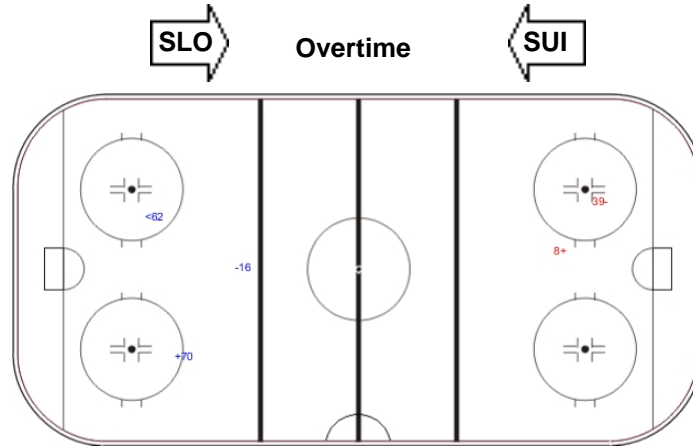

Shots by SLO

Goals (o): 1 SSG (+): 7
SSP (<): 2 SPG (-): 6

GK 1 of SUI

Shots by SUI

Goals (o): 0 SSG (+): 8
SSP (>): 6 SPG (-): 1

GK 32 of SLO

Shots by SUI

Goals (o): 0 SSG (+): 8
SSP (<): 1 SPG (-): 2

GK 69 of SLO

Shots by SLO

Goals (o): 3 SSG (+): 6
SSP (>): 6 SPG (-): 3

GK 1 of SUI

Shots by SUI

Goals (o): 0

SSG (+): 1

SSP (<): 1

SPG (-): 1

GK 69 of SLO

Shots by SLO

Goals (o): 0

SSG (+): 1

SSP (>): 0

SPG (-): 1

GK 1 of SUI