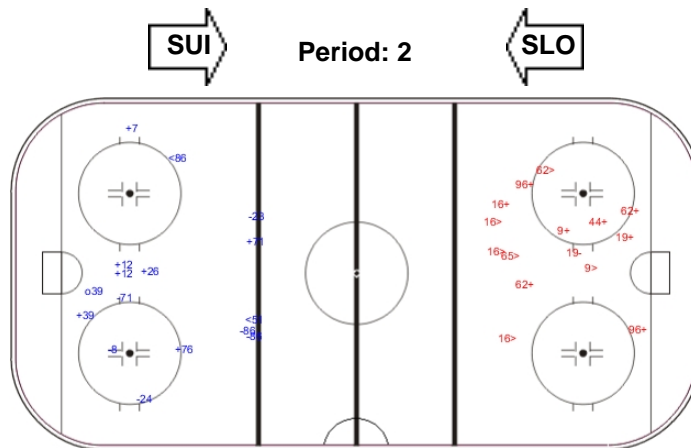

SHOT CHART

SUI - SLO

Shots by SUI

Goals (o): 4 SSG (+): 11
SSP (-): 6 SPG (-): 1

GK 32 of SLO

Shots by SLO

Goals (o): 0 SSG (+): 5
SSP (>): 4 SPG (-): 3

GK 1 of SUI

Shots by SLO

Goals (o): 1 SSG (+): 7
SSP (<): 2 SPG (-): 6

GK 1 of SUI

Shots by SUI

Goals (o): 0 SSG (+): 8
SSP (>): 6 SPG (-): 1

GK 32 of SLO

Shots by SUI

Goals (o): 0 SSG (+): 8
SSP (<): 1 SPG (-): 2

GK 69 of SLO

Shots by SLO

Goals (o): 3 SSG (+): 6
SSP (>): 6 SPG (-): 3

GK 1 of SUI

Shots by SUI

Goals (o): 0

SSG (+): 1

SSP (<): 1